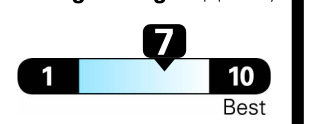

Smog Rating (tailpipe only)

This vehicle emits 308 grams of CO₂ per mile. The best emits 0 grams per mile (tailpipe only). Producing and distributing fuel also create emissions; learn more at fueleconomy.gov.

Actual results will vary for many reasons, including driving conditions and how you drive and maintain your vehicle. The average new vehicle gets 23 MPG and costs $11,500 to fuel over 5 years. Cost estimates are based on 15,000 miles per year at $3.50 per gallon. MPGe is miles per gasoline gallon equivalent. Vehicle emissions are a significant cause of climate change and smog.

fueleconomy.gov

Calculate personalized estimates and compare vehicles