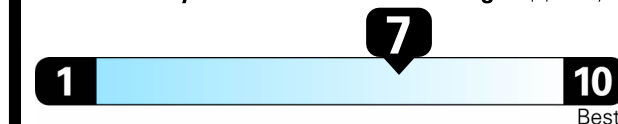

PACKAGES/OPTIONS

Pure White Exterior	No Charge
Titan Black Leatherette Interior	No Charge
Monster Mats® (set of 4) and Heavy Duty Trunk Liner with CarGo Blocks	$235.00
First Aid Kit	$35.00
6-Speed Automatic Transmission	No Charge

Destination Charge **$820.00**

Total Price: $24,585.00

Fuel, license, title fees, taxes and dealer-installed accessories are not included.

PARTS CONTENT INFORMATION

FOR VEHICLES IN THIS CARLINE:	FOR THIS VEHICLE:
U.S./CANADIAN	FINAL ASSEMBLY POINT:
PARTS CONTENT: 11%	PUEBLA, MEXICO
MAJOR SOURCES OF FOREIGN	COUNTRY OF ORIGIN:
PARTS CONTENT:	ENGINE: MEXICO
MEXICO: 40%	TRANSMISSION: JAPAN

NOTE: PARTS CONTENT DOES NOT INCLUDE FINAL ASSEMBLY, DISTRIBUTION OR OTHER NON-PARTS COSTS.

This vehicle is equipped with bumpers that can withstand an impact of 2.5 miles per hour with no damage to the vehicle body and safety systems, although the bumper and related components may sustain damage. The bumper system on this vehicle conforms to the current Federal bumper standard of 2.5 miles per hour.

EPA DOT Fuel Economy and Environment

Gasoline Vehicle

Fuel Economy
29 MPG
combined city/hwy
25 MPG
city
36 MPG
highway
3.4 gallons per 100 miles

Compact Cars range from 14 to 105 MPG. The best vehicle rates 121 MPGe.

You save $2,500
in fuel costs over 5 years compared to the average new vehicle.

Annual fuel cost $1,800

Fuel Economy & Greenhouse Gas Rating (tailpipe only)