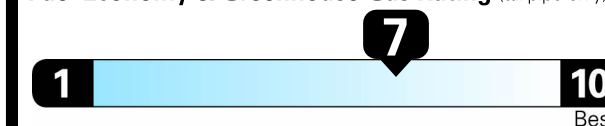

PACKAGES/OPTIONS

Pure White Exterior	No Charge
Titan Black Leatherette Interior	No Charge
Monster Mats® (set of 4) and Heavy Duty Trunk Liner with CarGo Blocks	$235.00
First Aid Kit	$35.00
6-Speed Automatic Transmission	No Charge

Destination Charge **$820.00**

Total Price: $22,905.00

Fuel, license, title fees, taxes and dealer-installed accessories are not included.

PARTS CONTENT INFORMATION

FOR VEHICLES IN THIS CARLINE:	FOR THIS VEHICLE:
U.S./CANADIAN	FINAL ASSEMBLY POINT:
PARTS CONTENT: 11%	PUEBLA, MEXICO
MAJOR SOURCES OF FOREIGN	COUNTRY OF ORIGIN:
PARTS CONTENT:	ENGINE: MEXICO
MEXICO: 40%	TRANSMISSION: JAPAN

NOTE: PARTS CONTENT DOES NOT INCLUDE FINAL ASSEMBLY, DISTRIBUTION OR OTHER NON-PARTS COSTS.

This vehicle is equipped with bumpers that can withstand an impact of 2.5 miles per hour with no damage to the vehicle body and safety systems, although the bumper and related components may sustain damage. The bumper system on this vehicle conforms to the current Federal bumper standard of 2.5 miles per hour.

EPA DOT Fuel Economy and Environment

Gasoline Vehicle

Fuel Economy
29 MPG
combined city/hwy
25 city
36 highway
3.4 gallons per 100 miles

Compact Cars range from 14 to 105 MPG. The best vehicle rates 121 MPGe.

You save $2,500
in fuel costs over 5 years compared to the average new vehicle.

Annual fuel cost $1,800

Fuel Economy & Greenhouse Gas Rating (tailpipe only)