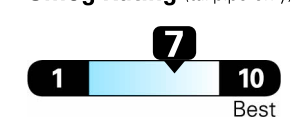

Smog Rating (tailpipe only)

This vehicle emits 308 grams of CO₂ per mile. The best emits 0 grams per mile (tailpipe only). Producing and distributing fuel also create emissions; learn more at fueleconomy.gov.

Actual results will vary for many reasons, including driving conditions and how you drive and maintain your vehicle. The average new vehicle gets 23 MPG and costs $11,500 to fuel over 5 years. Cost estimates are based on 15,000 miles per year at $3.50 per gallon. MPGe is miles per gasoline gallon equivalent. Vehicle emissions are a significant cause of climate change and smog.

fueleconomy.gov

Calculate personalized estimates and compare vehicles