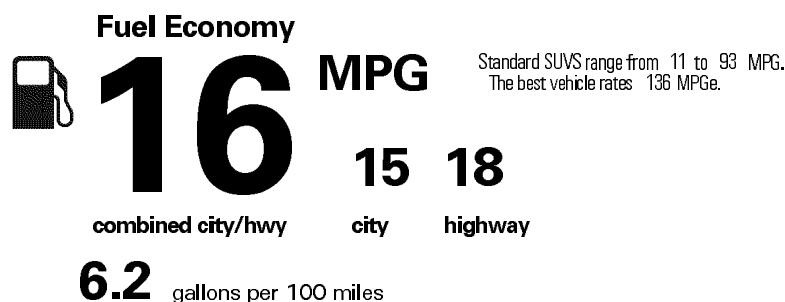

\$52,155.00

EPA DOT Fuel Economy and Environment

Gasoline Vehicle

You spend \$ 6,250 more in fuel costs over 5 years compared to the average new vehicle.

Annual fuel cost \$ 2,600

Actual results will vary for many reasons, including driving conditions and how you drive and maintain your vehicle. The average new vehicle gets 27 MPG and costs \$6,750 to fuel over 5 years. Cost estimates are based on 15,000 miles per year at \$2.80 per gallon. MPGe is miles per gasoline gallon equivalent. Vehicle emissions are a significant cause of climate change and smog.