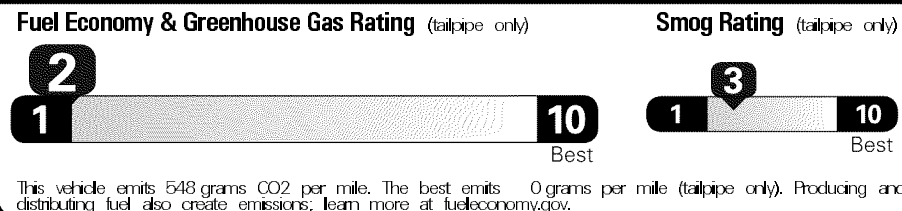

\$52,155.00

EPA DOT Fuel Economy and Environment

Gasoline Vehicle

You spend \$ 6,250 more in fuel costs over 5 years compared to the average new vehicle.

Annual fuel cost \$ 2,600

Actual results will vary for many reasons, including driving conditions and how you drive and maintain your vehicle. The average new vehicle gets 27 MPG and costs \$6,750 to fuel over 5 years. Cost estimates are based on 15,000 miles per year at \$2.80 per gallon. MPGe is miles per gasoline gallon equivalent. Vehicle emissions are a significant cause of climate change and smog.