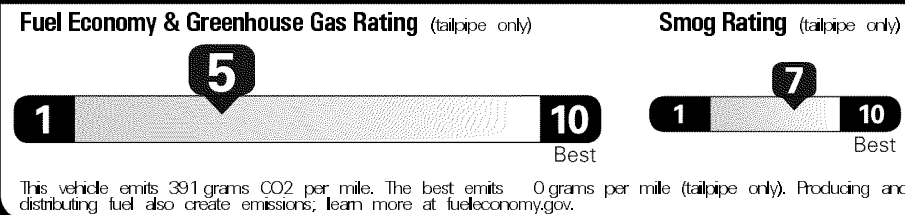

Actual results will vary for many reasons, including driving conditions and how you drive and maintain your vehicle. The average new vehicle gets 26 MPG and costs $7,000 to fuel over 5 years. Cost estimates are based on 15,000 miles per year at $2.45 per gallon. MPGe is miles per gasoline gallon equivalent. Vehicle emissions are a significant cause of climate change and smog.

fueleconomy.gov
Calculate personalized estimates and compare vehicles

GOVERNMENT 5-STAR SAFETY RATINGS

This vehicle has not been rated by the government for overall vehicle score, frontal crash, side crash or rollover risk.

Star ratings range from 1 to 5 stars (★★★★★) with 5 being the highest.
Source: National Highway Traffic Safety Administration (NHTSA)
www.safercar.gov or 1-888-327-4236

SUB-TOTAL $43,660.00
DELIVERY, PROCESSING AND HANDLING FEE 975.00
TOTAL **$44,635.00**

APPLICABLE FEDERAL TAXES NOT INCLUDED

Manufacturer's suggested retail price includes manufacturer's recommended pre-delivery service.

License and title fees, state, local and applicable federal taxes, and dealer installed options and accessories are not included in the manufacturer's suggested retail price.

LEXUS NEW VEHICLE LIMITED WARRANTY
Limited warranty coverage highlights include
^ 4YR / 50000 mile basic coverage
^ 6YR / 70000 mile powertrain coverage
^ 6YR / Unlimited mile corrosion perforation warranty

See your Warranty and Services Guide for details.

LEXUS IS PLEASED TO OFFER THE FOLLOWING OWNER SUPPORT PACKAGE WITH EACH NEW LEXUS
^ 24 hour, 365 day/yr. roadside assistance plan
^ Complimentary 1st and 2nd scheduled maintenance services
^ Lodging for emergency breakdown 100 miles from home

An extended service contract may be available for this vehicle. Ask dealer for details

749 L699