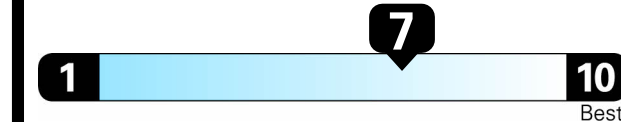

Destination Charge **$820.00**

Total Price: $20,965.00

Fuel, license, title fees, taxes and dealer-installed accessories are not included.

This vehicle is equipped with bumpers that can withstand an impact of 2.5 miles per hour with no damage to the vehicle's body and safety systems, although the bumper and related components may sustain damage. The bumper system on this vehicle conforms to the current Federal bumper standard of 2.5 miles per hour.

PARTS CONTENT INFORMATION

FOR VEHICLES IN THIS CARLINE:	FOR THIS VEHICLE:
U.S./CANADIAN	FINAL ASSEMBLY POINT:
PARTS CONTENT: 8%	PUEBLA, MEXICO
MAJOR SOURCES OF FOREIGN	COUNTRY OF ORIGIN:
PARTS CONTENT:	ENGINE: GERMANY
MEXICO: 30%	TRANSMISSION: JAPAN
GERMANY: 22%	

NOTE: PARTS CONTENT DOES NOT INCLUDE FINAL ASSEMBLY, DISTRIBUTION OR OTHER NON-PARTS COSTS.

EPA DOT Fuel Economy and Environment

Gasoline Vehicle

Fuel Economy
32 MPG
combined city/hwy
28 city
38 highway
3.1 gallons per 100 miles

Compact Cars range from 14 to 116 MPG. The best vehicle rates 119 MPGe.

You save $1,250
in fuel costs over 5 years
compared to the average new vehicle.

Annual fuel cost $1,150

Fuel Economy & Greenhouse Gas Rating (tailpipe only)