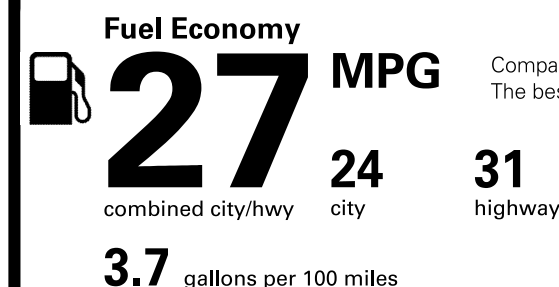

Source: National Highway Traffic Safety Administration (NHTSA).

www.safercar.gov or 1-888-327-4236

EPA DOT Fuel Economy and Environment

Gasoline Vehicle

Compact Cars range from 14 to 116 MPG. The best vehicle rates 119 MPGe.