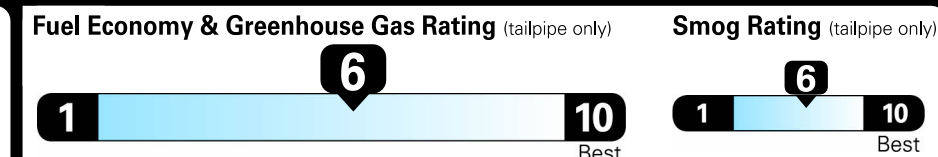

This vehicle emits 330 grams of CO₂ per mile. The best emits 0 grams per mile (tailpipe only). Producing and distributing fuel also create emissions; learn more at fuel economy.gov.

Actual results will vary for many reasons, including driving conditions and how you drive and maintain your vehicle. The average new vehicle gets 26 MPG and costs $7,000 to fuel over 5 years. Cost estimates are based on 15,000 miles per year at $2.80 per gallon. MPGe is miles per gasoline gallon equivalent. Vehicle emissions are a significant cause of climate change and smog.

fuel economy.gov
Calculate personalized estimates and compare vehicles

PARTS CONTENT INFORMATION

FOR VEHICLES IN THIS CARLINE:	FOR THIS VEHICLE:
U.S./CANADIAN PARTS CONTENT: 1%	FINAL ASSEMBLY POINT: NECKARSULM, GERMANY
MAJOR SOURCES OF FOREIGN PARTS CONTENT: GERMANY: 59%	COUNTRY OF ORIGIN: ENGINE: HUNGARY
HUNGARY: 15%	TRANSMISSION: GERMANY

NOTE: PARTS CONTENT DOES NOT INCLUDE FINAL ASSEMBLY, DISTRIBUTION OR OTHER NON-PARTS COSTS.

Disclaimer: The Monroney describes the vehicle features when the vehicle was first sold/leased to the customer and that as of the present day the actual features on the vehicle might differ from the ones listed on the Monroney label. The Monroney label is for view only purposes and must not be used to paste on the vehicle as a Monroney sticker for resale.