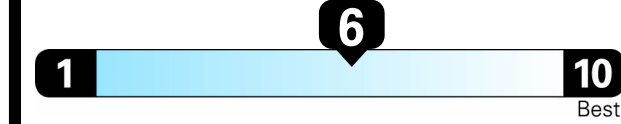

PACKAGES/OPTIONS

- Deep Black Pearl Exterior No Charge
- Titan Black Interior No Charge
- Monster Mats® (set of 4) w/ Trunk Liner & VW CarGo Blocks $235.00
- Luggage Net $100.00
- Roadside Assistance Kit $85.00
- First Aid Kit $35.00
- 6-Speed Automatic Transmission No Charge

Destination Charge **$820.00**

Total Price: $26,770.00

Fuel, license, title fees, taxes and dealer-installed accessories are not included.

This vehicle is equipped with bumpers that can withstand an impact of 2.5 miles per hour with no damage to the vehicle's body and safety systems, although the bumper and related components may sustain damage. The bumper system on this vehicle conforms to the current Federal bumper standard of 2.5 miles per hour.

Fuel Economy and Environment

Gasoline Vehicle

Fuel Economy

27 MPG

combined city/hwy
3.7 gallons per 100 miles

23 city

34 highway

Mid-Size Cars range from 13 to 114 MPG. The best vehicle rates 119 MPGe.

You save $250

in fuel costs over 5 years compared to the average new vehicle.

Annual fuel cost $1,350

Fuel Economy & Greenhouse Gas Rating (tailpipe only)