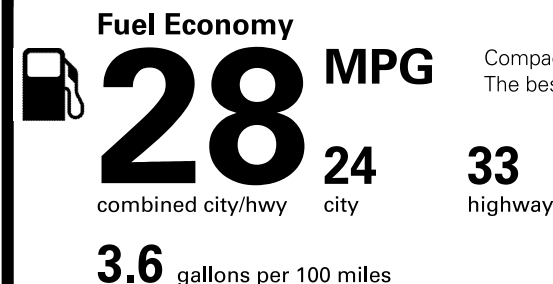

DRIVER CARE PACKAGE

WARRANTY INFORMATION

- Volkswagen New Vehicle Limited Warranty
- 6 years/72,000 miles (whichever occurs first)
- Includes coverage for powertrain components
- Limited Warranty against Corrosion Perforation
- 7 years/100,000 miles (whichever occurs first)
- Please ask your dealer for a copy of the Volkswagen warranty booklet for details.
- 24-HOUR ROADSIDE ASSISTANCE
- * 3 years/36,000 miles (whichever occurs first)
- (Towing, Jump Starts, Tire Changes, Out of Fuel, and Lock-Out)
- Provided by a third party supplier

PACKAGES/OPTIONS

- Pure White w/ Black Roof Exterior
- Titan Black Leatherette Interior
- Monster Mats® (set of 4) w/ Trunk Liner & CarGo Blocks
- Chrome Exhaust Tips
- Luggage Net for cargo area
- Roadside Assistance Kit
- 6-Speed Automatic Transmission

- No Charge
- No Charge
- $235.00
- $130.00
- $100.00
- $85.00
- No Charge

Destination Charge **$850.00**

Total Price: $24,645.00

Fuel, license, title fees, taxes and dealer-installed accessories are not included.

Who better to get you into a Volkswagen than us?

This vehicle is equipped with bumpers that can withstand an impact of 2.5 miles per hour with no damage to the vehicle's body and safety systems, although the bumper and related components may sustain damage. The bumper system on this vehicle conforms to the current Federal bumper standard of 2.5 miles per hour.

EPA DOT Fuel Economy and Environment

Compact Cars range from 14 to 107 MPG. The best vehicle rates 136 MPGe.

You save $250
in fuel costs over 5 years compared to the average new vehicle.

Annual fuel cost $1,300