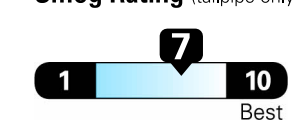

Smog Rating (tailpipe only)

This vehicle emits 321 grams of CO₂ per mile. The best emits 0 grams per mile (tailpipe only). Producing and distributing fuel also create emissions; learn more at fuelconomy.gov.

Actual results will vary for many reasons, including driving conditions and how you drive and maintain your vehicle. The average new vehicle gets 27 MPG and costs $6,750 to fuel over 5 years. Cost estimates are based on 15,000 miles per year at $2.40 per gallon. MPGe is miles per gasoline gallon equivalent. Vehicle emissions are a significant cause of climate change and smog.

fuelconomy.gov

Calculate personalized estimates and compare vehicles