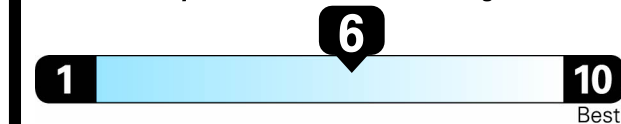

PACKAGES/OPTIONS

- Platinum Gray Metallic Exterior No Charge
- Titan Black Interior No Charge
- Monster Mats® (set of 4) w/ Trunk Liner & VW CarGo Blocks $235.00
- Roadside Assistance Kit $85.00
- 6-Speed Automatic Transmission No Charge

Destination Charge **$820.00**

Total Price: $23,580.00

Fuel, license, title fees, taxes and dealer-installed accessories are not included.

This vehicle is equipped with bumpers that can withstand an impact of 2.5 miles per hour with no damage to the vehicle's body and safety systems, although the bumper and related components may sustain damage. The bumper system on this vehicle conforms to the current Federal bumper standard of 2.5 miles per hour.

Fuel Economy and Environment

Gasoline Vehicle

Fuel Economy

27 MPG

combined city/hwy
3.7 gallons per 100 miles

23 city

34 highway

Mid-Size Cars range from 13 to 114 MPG. The best vehicle rates 119 MPGe.

You save $250

in fuel costs over 5 years compared to the average new vehicle.

Annual fuel cost $1,350

Fuel Economy & Greenhouse Gas Rating (tailpipe only)