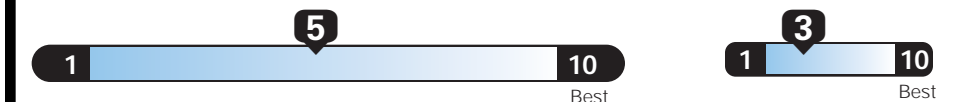

Fuel Economy & Greenhouse Gas Rating (tailpipe only) Smog Rating (tailpipe only)

This vehicle emits 364 grams CO2 per mile. The best emits 0 grams per mile (tailpipe only). Producing and distributing fuel also creates emissions; learn more at fuel economy.gov

Actual results will vary for many reasons, including driving conditions and how you drive and maintain your vehicle. The average new vehicle gets 27 MPG and cost $6,750 to fuel over 5 years. Cost estimates are based on 15,000 miles per year at $2.80 per gallon. MPGe is miles per gasoline gallon equivalent. Vehicle emissions are a significant cause of climate change and smog.

fuel economy.gov

Calculate personalized estimates and compare vehicles

Smartphone QR Code™

GOVERNMENT 5-STAR SAFETY RATINGS

This vehicle has not been rated by the government for frontal crash, side crash or rollover risk.

Source: National Highway Traffic Safety Administration (NHTSA)
www.safercar.gov or 1-888-327-4236

Bumper Performance

This vehicle is equipped with bumper systems that can withstand a frontal barrier impact speed of 2.5 miles per hour and a rear barrier impact speed of 2.5 miles per hour with no more damage than allowed by the Federal bumper standard. The Federal bumper standard allows damage to the bumpers and attaching hardware and specifies barrier tests to be conducted at 2.5 miles per hour.

PARTS CONTENT INFORMATION

FOR VEHICLES IN THIS CARLINE:
U.S./CANADIAN PARTS CONTENT: 0%

MAJOR SOURCES OF FOREIGN PARTS CONTENT:

ITALY: 55% FRANCE: 13%
NOTE: PARTS CONTENT DOES NOT INCLUDE FINAL ASSEMBLY, DISTRIBUTION, OR OTHER NON-PARTS COSTS.

FOR THIS VEHICLE:
FINAL ASSEMBLY POINT:
CASSINO, ITALY

COUNTRY OF ORIGIN:
ENGINE: ITALY
TRANSMISSION: GERMANY