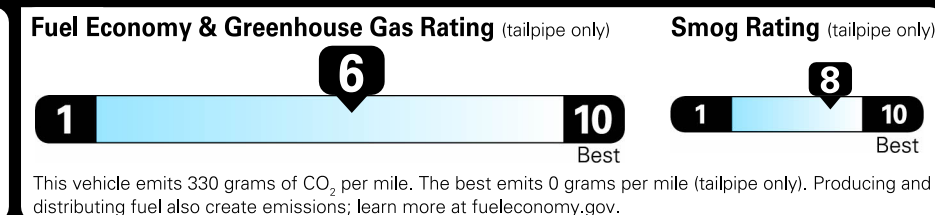

PACKAGES/OPTIONS

- Pure White Exterior
- Titan Black Interior
- Monster Mats® (set of 4) w/ Trunk Liner & VW CarGo Blocks
- Roadside Assistance Kit
- 6-Speed Automatic Transmission

- No Charge
- No Charge
- $235.00
- $85.00
- No Charge

Destination Charge **$820.00**

Total Price: $23,580.00

Fuel, license, title fees, taxes and dealer-installed accessories are not included.

This vehicle is equipped with bumpers that can withstand an impact of 2.5 miles per hour with no damage to the vehicle's body and safety systems, although the bumper and related components may sustain damage. The bumper system on this vehicle conforms to the current Federal bumper standard of 2.5 miles per hour.

PARTS CONTENT INFORMATION

FOR VEHICLES IN THIS CARLINE:	FOR THIS VEHICLE:
U.S./CANADIAN	FINAL ASSEMBLY POINT:
PARTS CONTENT: 30%	CHATTANOOGA TN,U.S.A.
MAJOR SOURCES OF FOREIGN	COUNTRY OF ORIGIN:
PARTS CONTENT:	ENGINE: MEXICO
MEXICO: 29%	TRANSMISSION: JAPAN

NOTE: PARTS CONTENT DOES NOT INCLUDE FINAL ASSEMBLY, DISTRIBUTION OR OTHER NON-PARTS COSTS.

EPA DOT Fuel Economy and Environment

Gasoline Vehicle

Fuel Economy

27 MPG
combined city/hwy

23 MPG
city

34 MPG
highway

3.7 gallons per 100 miles

Mid-Size Cars range from 13 to 114 MPG. The best vehicle rates 119 MPGe.

You save $250
in fuel costs over 5 years compared to the average new vehicle.

Annual fuel cost $1,350

Actual results will vary for many reasons, including driving conditions and how you drive and maintain your vehicle. The average new vehicle gets 26 MPG and costs $7,000 to fuel over 5 years. Cost estimates are based on 15,000 miles per year at $2.45 per gallon. MPGe is miles per gasoline gallon equivalent. Vehicle emissions are a significant cause of climate change and smog.

fueleconomy.gov

Calculate personalized estimates and compare vehicles

Smartphone QR Code™

GOVERNMENT 5-STAR SAFETY RATINGS

Overall Vehicle Score ★★★★★

Based on the combined ratings of frontal, side and rollover. Should ONLY be compared to other vehicles of similar size and weight.

Frontal Crash	Driver	★★★★★
	Passenger	★★★★★

Based on the risk of injury in a frontal impact. Should ONLY be compared to other vehicles of similar size and weight.

Side Crash	Front Seat	★★★★★
	Rear Seat	★★★★★

Based on the risk of injury in a side impact.

Rollover ★★★★★

Based on the risk of rollover in a single-vehicle crash.

Star ratings range from 1 to 5 stars (★★★★★) with 5 being the highest.

Source: National Highway Traffic Safety Administration (NHTSA).

www.safercar.gov or 1-888-327-4236

Who better to get you into a Volkswagen than us? Volkswagen Credit

Volkswagen

Disclaimer: The Monroney describes the vehicle features when the vehicle was first sold/leased to the customer and that as of the present day the actual features on the vehicle might differ from the ones listed on the Monroney label.

The Monroney label is for view only purposes and must not be used to paste on the vehicle as a Monroney sticker for resale.