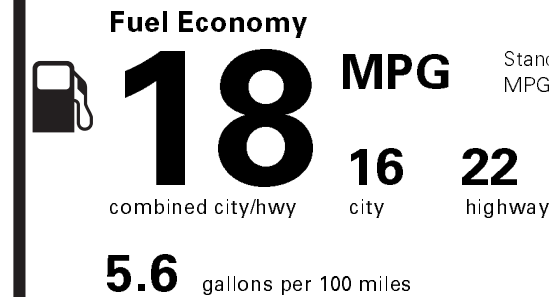

INCLUDED ON THIS VEHICLE

(MSRP)

EQUIPMENT GROUP 200A

OPTIONAL EQUIPMENT/OTHER

POWER MOONROOF	995.00
22" 20 SPOKE MACHINED WHEEL	2650.00
SECOND ROW HEATED SEATING	NO CHARGE
CONTINUOUS CNTL DAMP SPNSN	
FRONT LICENSE PLATE BRACKET	NO CHARGE
DESC UNKNOWN	NO CHARGE

PRICE INFORMATION

BASE PRICE	\$63,195.00
TOTAL OPTIONS/OTHER	3645.00
TOTAL VEHICLE & OPTIONS/OTHER	66840.00
DESTINATION & DELIVERY	1195.00

EPA DOT Fuel Economy and Environment

Gasoline Vehicle

Standard SUVs range from 12 to 92 MPG. The best vehicle rates 119 MPG.

You spend **\$3,500** more in fuel costs over 5 years compared to the average new vehicle.

Annual fuel cost **\$2,500**

Fuel Economy & Greenhouse Gas Rating (tailpipe only) **Smog Rating** (tailpipe only)

This vehicle emits 491 grams CO₂ per mile. The best emits 0 grams per mile (tailpipe only). Producing and distributing fuel also create emissions; learn more at fueleconomy.gov.

Actual results will vary for many reasons, including driving conditions and how you drive and maintain your vehicle. The average new vehicle gets 25 MPG and costs \$9,000 to fuel over 5 years. Cost estimates are based on 15,000 miles per year at \$3.00 per gallon. MPG is miles per gasoline gallon equivalent. Vehicle emissions are a significant cause of climate change and smog.