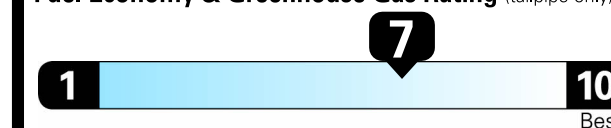

PACKAGES/OPTIONS

Pure White Exterior	No Charge
Titan Black & Palladium Gray Interior	No Charge
Cold Weather Package: Heated Front Seats; Heated Front Washer Nozzles	$395.00
16" Alloy Wheels Package: 16" Alloy Wheels w/ All-Season Tires (set of 4)	$300.00
Monster Mats® (set of 4) w/ Trunk Liner & CarGo Blocks	$235.00
6-Speed Automatic Transmission	No Charge

Destination Charge **$820.00**

Total Price: $20,745.00

Fuel, license, title fees, taxes and dealer-installed accessories are not included.

PARTS CONTENT INFORMATION

FOR VEHICLES IN THIS CARLINE:	FOR THIS VEHICLE:
U.S./CANADIAN	FINAL ASSEMBLY POINT:
PARTS CONTENT: 8%	PUEBLA, MEXICO
MAJOR SOURCES OF FOREIGN	COUNTRY OF ORIGIN:
PARTS CONTENT:	ENGINE: GERMANY
MEXICO: 30%	TRANSMISSION: JAPAN
GERMANY: 22%	

NOTE: PARTS CONTENT DOES NOT INCLUDE FINAL ASSEMBLY, DISTRIBUTION OR OTHER NON-PARTS COSTS.

EPA DOT Fuel Economy and Environment

Gasoline Vehicle

Fuel Economy

32 MPG
combined city/hwy

28 city

38 highway

3.1 gallons per 100 miles

Compact Cars range from 14 to 116 MPG. The best vehicle rates 119 MPGe.

You save $1,250

in fuel costs over 5 years compared to the average new vehicle.

Annual fuel cost $1,150

Fuel Economy & Greenhouse Gas Rating (tailpipe only)