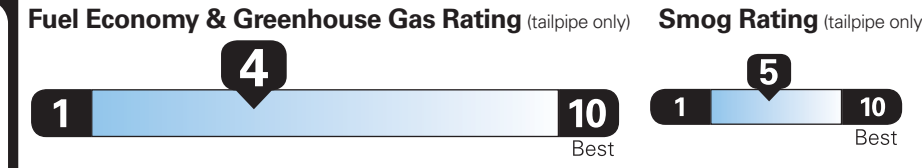

FUNCTIONAL

- 4-WHL DISC BRAKES WITH ABS
- INTELLIGENT ACCESS W/PUSH BUTTON START
- SECURICODE KEYLESS ENTRY
- FWD & REVERSE SENSING SYS
- MYKEY
- AMBIENT LIGHTING
- SYNC® 3
- SIRIUS SAT RADIO N/A AK/HI
- REMOTE START
- ELECTRIC PWR ASST STEERING
- REAR VIEW CAMERA
- CONTINUOUSLY CONTROLLED DAMPING (CCD)

SAFETY/SECURITY

- PERSONAL SAFETY SYSTEM
- DUAL STAGE FRONT AIR BAGS
- SIDE AIRBAGS/SAFETY CANOPY
- ADVANCE TRAC WITH ESC
- SOS POST CRASH SYSTEM
- PERIMETER ANTITHEFT SYSTEM

WARRANTY

- 4 YR/50,000 MI WARRANTY
- 6YR/70K MI POWERTRAIN WARR
- 2YR/24K COMP MAINTENANCE

INCLUDED ON THIS VEHICLE

EQUIPMENT GROUP 101A

- ELITE PACKAGE
- BLIND SPOT MONITORING SYS
- HD AM/FM/SINGLE CD RADIO
- MEMORY ADJUSTABLE FOOT PEDALS
- POWER REAR SUNSHADE
- THX-II CERT AUDIO
- NAVIGATION SYSTEM
- MULTI CONTOUR SEATS
- PREMIUM WOOD PACKAGE

(MSRP)

3,250.00

PRICE INFORMATION

BASE PRICE	$39,010.00
TOTAL OPTIONS/OTHER	3,945.00
TOTAL VEHICLE & OPTIONS/OTHER	42,955.00
DESTINATION & DELIVERY	925.00

(MSRP)

OPTIONAL EQUIPMENT/OTHER

2016 MODEL YEAR
WHITE PLATINUM MET TRI-COAT

695.00

EPA DOT Fuel Economy and Environment

Gasoline Vehicle

Fuel Economy

20 MPG
combined city/hwy

17 city

26 highway

5.0 gallons per 100 miles

Large Cars range from 14 to 40 MPG. The best vehicle rates 119 MPGe.

You spend **$2,250** more in fuel costs over 5 years compared to the average new vehicle.

Annual fuel cost **$2,250**

This vehicle emits 437 grams CO₂ per mile. The best emits 0 grams per mile (tailpipe only). Producing and distributing fuel also create emissions; learn more at fueleconomy.gov.

Actual results will vary for many reasons, including driving conditions and how you drive and maintain your vehicle. The average new vehicle gets 25 MPG and costs $9,000 to fuel over 5 years. Cost estimates are based on 15,000 miles per year at $3.00 per gallon. MPGe is miles per gasoline gallon equivalent. Vehicle emissions are a significant cause of climate change and smog.

fueleconomy.gov

Calculate personalized estimates and compare vehicles

GOVERNMENT 5-STAR SAFETY RATINGS

Overall Vehicle Score ★★★★★

Based on the combined ratings of frontal, side and rollover. Should ONLY be compared to other vehicles of similar size and weight.

Frontal Crash Driver Passenger ★★★★★

Based on the risk of injury in a frontal impact. Should ONLY be compared to other vehicles of similar size and weight.

Side Crash Front seat Rear seat ★★★★★

Based on the risk of injury in a side impact.

Rollover ★★★★★

Based on the risk of rollover in a single-vehicle crash.

Star ratings range from 1 to 5 stars (★★★★★), with 5 being the highest. Source: National Highway Traffic Safety Administration (NHTSA). www.safercar.gov or 1-888-327-4236

1LNHL9DK6GG602702

Scan this code to experience this vehicle or text 1LGG602702 to 59173

or Visit lincoln.com/windowsticker

Standard messaging & data plan rates may apply.

RAMP ONE		TOTAL MSRP	$43,880.00
CA22		This label is affixed pursuant to the Federal Automobile Information Disclosure Act. Gasoline, License, and Title Fees, State and Local taxes are not included. Dealer installed options or accessories are not included unless listed above.	
RAMP TWO	FINAL ASSEMBLY PLANT	CHICAGO	
METHOD OF TRANSP.	ITEM #:	54-0187 0/T 56	SPECIAL ORDER
CONVOY	GD261 N RD 2XX 615 000162 04 26 16		

Lincoln Protect
Insist on Lincoln Protect! The only extended service plan fully backed by Lincoln and honored at every Lincoln dealership in the U.S., Canada and Mexico. See your Lincoln dealer for additional details, or visit www.LincolnOwner.com for more information.

LINCOLN AUTOMOTIVE FINANCIAL SERVICES
Choose the vehicle you want. Whether you decide to lease or finance, you'll find the choices that are right for you. See your Lincoln Dealer for details or visit www.LincolnAFS.com.