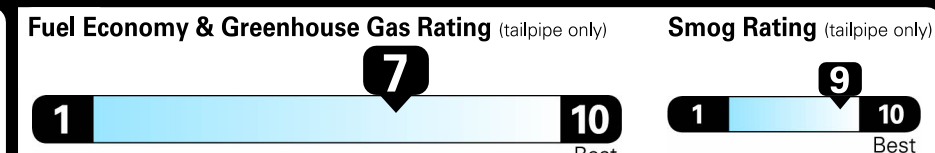

This vehicle emits 311 grams of CO₂ per mile. The best emits 0 grams per mile (tailpipe only). Producing and distributing fuel also create emissions; learn more at fueleconomy.gov.

Actual results will vary for many reasons, including driving conditions and how you drive and maintain your vehicle. The average new vehicle gets 25 MPG and costs $9,000 to fuel over 5 years. Cost estimates are based on 15,000 miles per year at $3.00 per gallon. MPGe is miles per gasoline gallon equivalent. Vehicle emissions are a significant cause of climate change and smog.

fueleconomy.gov

Calculate personalized estimates and compare vehicles

Smartphone OR Code™

GOVERNMENT 5-STAR SAFETY RATINGS

Overall Vehicle Score Not Rated

Based on the combined ratings of frontal, side and rollover. Should ONLY be compared to other vehicles of similar size and weight.

Frontal Crash	Driver Passenger	Not Rated

Based on the risk of injury in a frontal impact. Should ONLY be compared to other vehicles of similar size and weight.

Side Crash	Front Seat Rear Seat	Not Rated

Based on the risk of injury in a side impact.

Rollover	Not Rated

Based on the risk of rollover in a single-vehicle crash.

Star ratings range from 1 to 5 stars (★★★★★) with 5 being the highest.

Source: National Highway Traffic Safety Administration (NHTSA).

www.safercar.gov or 1-888-327-4236

Who better to get you into a Volkswagen than us? Volkswagen Credit

Das Auto.

Disclaimer: The Monroney describes the vehicle features when the vehicle was first sold/leased to the customer and that as of the present day the actual features on the vehicle might differ from the ones listed on the Monroney label. The Monroney label is for view only purposes and must not be used to paste on the vehicle as a Monroney sticker for resale.