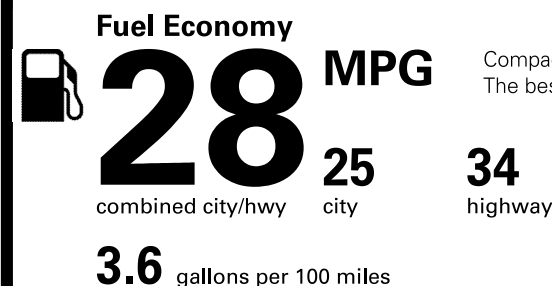

DRIVER CARE PACKAGE

WARRANTY INFORMATION

- Volkswagen New Vehicle Limited Warranty
- 3 years/36,000 miles (whichever occurs first)
- Powertrain Limited Warranty
- 5 years/60,000 miles (whichever occurs first)
- Limited Warranty against Corrosion Perforation
- 12 years/120,000 miles (whichever occurs first)
- Please ask your dealer for a copy of the Volkswagen warranty booklet for details.
- 24-HOUR ROADSIDE ASSISTANCE
- * 3 years/36,000 miles (whichever occurs first)
- (Towing, Jump Starts, Tire Changes, Out of Fuel, and Lock-Out)
- Provided by a third party supplier

PACKAGES/OPTIONS

- Pure White Exterior
- Titan Black w/Clark Plaid Cloth Interior
- 6-Speed Manual Transmission

No Charge
No Charge
No Charge

Destination Charge

$820.00

Total Price: $27,910.00

Fuel, license, title fees, taxes and dealer-installed accessories are not included.

PARTS CONTENT INFORMATION

FOR VEHICLES IN THIS CARLINE:	FOR THIS VEHICLE:
U.S./CANADIAN	FINAL ASSEMBLY POINT:
PARTS CONTENT: 4%	PUEBLA, MEXICO
MAJOR SOURCES OF FOREIGN	COUNTRY OF ORIGIN:
PARTS CONTENT:	ENGINE: MEXICO
MEXICO: 36%	TRANSMISSION:
GERMANY: 20%	GERMANY

NOTE: PARTS CONTENT DOES NOT INCLUDE FINAL ASSEMBLY, DISTRIBUTION OR OTHER NON-PARTS COSTS.

EPA DOT Fuel Economy and Environment

Gasoline Vehicle

Compact Cars range from 14 to 116 MPG. The best vehicle rates 119 MPGe.

You save $1,000
in fuel costs over 5 years
compared to the average new vehicle.

Annual fuel cost $1,600