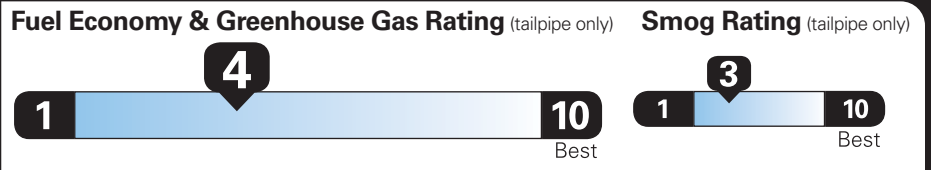

FUNCTIONAL

- ACTIVE NOISE CONTROL
- ADAPTIVE STEERING
- ADAPTIVE SUSPENSION (CCD)
- AUTO HOLD
- FORWARD AND REVERSE SENSING SYSTEM
- INTELLIGENT ACCESS W/PUSH BUTTON START
- LINCOLN CONNECT - 4G MODEM WITH WIFI CAPABILITY
- MYKEY
- REAR VIEW CAMERA
- REMOTE START
- SIRIUSXM SAT N/A AK/HI
- SYNC® 3

SAFETY/SECURITY

- ADVANCETRAC ESC
- AIRBAGS - SIDE IMPACT / CURTAINS
- DRIVER/PASS KNEE AIR BAGS
- DUAL STAGE FRONT AIRBAGS
- INDIVIDUAL TIRE PRESSURE MONITORING SYSTEM (TPMS)
- PERIMETER ALARM
- PERSONAL SAFETY SYSTEM
- SOS POST CRASH SYSTEM

WARRANTY

- 4YR/50K MILE WARRANTY
- 4YR/50K PICKUPDELIVERY SVC
- 6YR/70K MI POWERTRAIN WARR

INCLUDED ON THIS VEHICLE

EQUIPMENT GROUP 200A

OPTIONAL EQUIPMENT/OTHER

SELECT PLUS PACKAGE	1,255.00
.NAVIGATION SYSTEM	
.BLIS W/ CROSS TRAFFIC ALERT	
TWIN PNL MOONROOF W/ PWR SHADE	1,750.00
FRONT LICENSE PLATE BRACKET	NO CHARGE

(MSRP)

PRICE INFORMATION

BASE PRICE	$47,955.00
TOTAL OPTIONS/OTHER	3,005.00
TOTAL VEHICLE & OPTIONS/OTHER	50,960.00
DESTINATION & DELIVERY	925.00

(MSRP)

EPA DOT Fuel Economy and Environment

Gasoline Vehicle

Fuel Economy

20 MPG
combined city/hwy

17 city

26 highway

5.0 gallons per 100 miles

Large Cars range from 14 to 104 MPG. The best vehicle rates 136 MPGe.

You spend **$2,250** more in fuel costs over 5 years compared to the average new vehicle.

Annual fuel cost **$1,800**

This vehicle emits 440 grams CO₂ per mile. The best emits 0 grams per mile (tailpipe only). Producing and distributing fuel also create emissions; learn more at fueleconomy.gov.

Actual results will vary for many reasons, including driving conditions and how you drive and maintain your vehicle. The average new vehicle gets 27 MPG and costs $6,750 to fuel over 5 years. Cost estimates are based on 15,000 miles per year at $2.40 per gallon. MPGe is miles per gasoline gallon equivalent. Vehicle emissions are a significant cause of climate change and smog.

fueleconomy.gov

Calculate personalized estimates and compare vehicles

GOVERNMENT 5-STAR SAFETY RATINGS

Overall Vehicle Score ★★★★★
Based on the combined ratings of frontal, side and rollover. Should ONLY be compared to other vehicles of similar size and weight.

Frontal Crash ★★★★★
Driver Passenger
Based on the risk of injury in a frontal impact. Should ONLY be compared to other vehicles of similar size and weight.

Side Crash ★★★★★
Front seat Rear seat
Based on the risk of injury in a side impact.

Rollover ★★★★★
Based on the risk of rollover in a single-vehicle crash.

Star ratings range from 1 to 5 stars (★★★★★), with 5 being the highest. Source: National Highway Traffic Safety Administration (NHTSA). www.safercar.gov or 1-888-327-4236