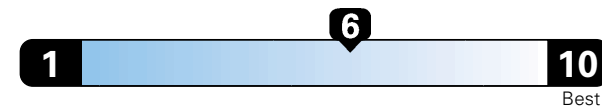

You spend

\$1,000

in fuel costs
over 5 years
compared to the
average new vehicle.

Annual fuel cost

\$1,550

Fuel Economy & Greenhouse Gas Rating (tailpipe only)

Smog Rating (tailpipe only)

This vehicle emits 330 grams CO2 per mile. The best emits 0 grams per mile (tailpipe only). Producing and distributing fuel also creates emissions; learn more at fuelconomy.gov.