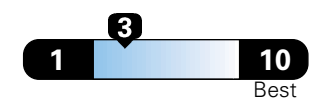

You spend

\$1,000

in fuel costs
over 5 years
compared to the
average new vehicle.

Annual fuel cost

\$1,550

Fuel Economy & Greenhouse Gas Rating (tailpipe only)

Smog Rating (tailpipe only)

This vehicle emits 330 grams CO2 per mile. The best emits 0 grams per mile (tailpipe only). Producing and distributing fuel also creates emissions; learn more at fuelconomy.gov.