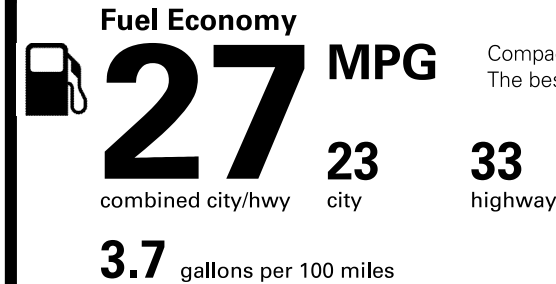

Destination Charge

\$820.00

Total Price: \$29,035.00

Fuel, license, title fees, taxes and dealer-installed accessories are not included.

PARTS CONTENT INFORMATION

FOR VEHICLES IN THIS CARLINE:	FOR THIS VEHICLE:
U.S./CANADIAN	FINAL ASSEMBLY POINT:
PARTS CONTENT: 11%	PUEBLA, MEXICO
MAJOR SOURCES OF FOREIGN	COUNTRY OF ORIGIN:
PARTS CONTENT:	ENGINE: GERMANY
MEXICO: 34%	TRANSMISSION:
GERMANY: 15%	GERMANY

NOTE: PARTS CONTENT DOES NOT INCLUDE FINAL ASSEMBLY, DISTRIBUTION OR OTHER NON-PARTS COSTS.

EPA DOT Fuel Economy and Environment

Gasoline Vehicle

Compact Cars range from 14 to 116 MPG. The best vehicle rates 119 MPGe.