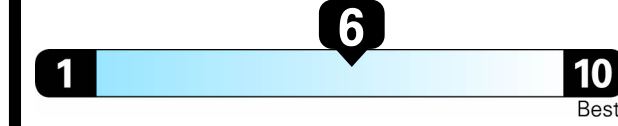

LOC: Platinum Gray Metallic Exterior

Dealer Stock Status: INVENTORY

Titan Black Leatherette Interior

VIN: 3VW5T7AJXHM341148

MODEL: 1638M2-2017 Jetta 2.0T GLI®
2017087-ORIGINAL

2017 Jetta 2.0T GLI®

Platinum Gray Metallic Exterior

Titan Black Leatherette Interior

STANDARD FEATURES (unless replaced by options)

PERFORMANCE

- 2.0L TSI® DOHC TURBO 4-CYLINDER DIRECT INJECTION ENGINE
- FOUR-WHEEL INDEPENDENT SPORT SUSPENSION

SAFETY FEATURES

- FRONT & SIDE AIRBAG SUPPLEMENTAL RESTRAINT SYSTEMS FOR DRIVER & FRONT PASSENGER
- SIDE CURTAIN PROTECTION® HEAD IMPACT AIRBAGS
- 3-POINT SAFETY BELTS, ALL SEATING POSITIONS
- ANTI-LOCK BRAKING SYSTEM (ABS) W/ DISC BRAKES
- ELECTRONIC STABILITY CONTROL (ESC)
- INTELLIGENT CRASH RESPONSE SYSTEM (ICRS)
- LOWER ANCHORS & TETHERS FOR CHILDREN (LATCH)
- TIRE PRESSURE MONITORING SYSTEM (TPMS)

EXTERIOR

- 18" ALLOY WHEELS W/ ALL-SEASON TIRES
- AUTOMATIC HEADLIGHTS & LED DAYTIME RUNNING LIGHTS (DRL)
- FRONT FOG LIGHTS & LED TAIL LIGHTS
- HEATED, FOLDABLE, POWER ADJUSTABLE SIDE MIRRORS
- RAIN SENSING FRONT WIPERS W/ HEATED WASHER NOZZLES
- GLI® GRILLE & EXTERIOR TRIM; CHROME-TIPPED EXHAUST
- POWER TILTING & SLIDING SUNROOF

INTERIOR

- CLIMATRONIC® DUAL-ZONE AUTOMATIC CLIMATE CONTROL
- ADJUSTABLE, MULTI-FUNCTION SPORT STEERING WHEEL
- LEATHER-TRIMMED STEERING WHEEL, BRAKE LEVER & SHIFT KNOB
- HEATED, POWER DRIVER'S SEAT W/ MANUAL LUMBAR SUPPORT
- SPLIT-FOLDING REAR SEAT W/ ARMREST & PASS-THROUGH
- LEATHERETTE SEATING SURFACES
- FRONT READING LIGHTS & ILLUMINATED VANITY MIRRORS
- ILLUMINATED GLOVE COMPARTMENT W/ ADJUSTABLE COOLING
- AUTO-DIMMING INTERIOR REAR VIEW MIRROR
- ALLOY PEDALS & GLI® METAL DOOR SILL SCUFF PLATES

TECHNOLOGY