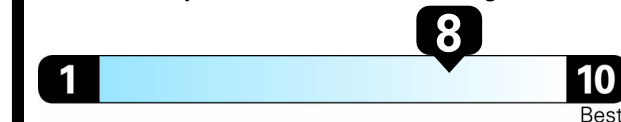

PACKAGES/OPTIONS

- Pure White Exterior
- Titan Black Cloth Interior
- Monster Mats® (set of 4) w/ Trunk Liner & CarGo Blocks
- First Aid Kit
- 5-Speed Manual Transmission

- No Charge
- No Charge
- $235.00
- $35.00
- No Charge

Destination Charge **$820.00**

Total Price: $18,770.00

Fuel, license, title fees, taxes and dealer-installed accessories are not included.

PARTS CONTENT INFORMATION

FOR VEHICLES IN THIS CARLINE:	FOR THIS VEHICLE:
U.S./CANADIAN	FINAL ASSEMBLY POINT:
PARTS CONTENT: 5%	PUEBLA, MEXICO
MAJOR SOURCES OF FOREIGN	COUNTRY OF ORIGIN:
PARTS CONTENT:	ENGINE: GERMANY
MEXICO: 37%	TRANSMISSION: JAPAN
GERMANY: 22%	

NOTE: PARTS CONTENT DOES NOT INCLUDE FINAL ASSEMBLY, DISTRIBUTION OR OTHER NON-PARTS COSTS.

EPA DOT Fuel Economy and Environment

Gasoline Vehicle

Fuel Economy
33 MPG
combined city/hwy
28 city
40 highway
3 gallons per 100 miles

Compact Cars range from 14 to 116 MPG. The best vehicle rates 119 MPGe.

You save $2,250
in fuel costs over 5 years
compared to the average new vehicle.

Annual fuel cost $1,350

Fuel Economy & Greenhouse Gas Rating (tailpipe only)

Smog Rating (tailpipe only)