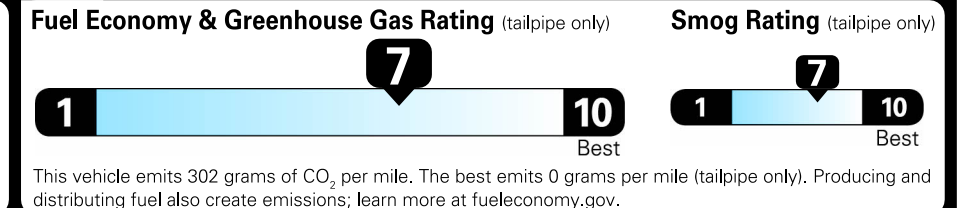

PACKAGES/OPTIONS

- Reflex Silver Metallic Exterior
- Titan Black Interior
- 6-Speed Automatic Transmission
- Fleet Vehicle Not For Retail Sale

- No Charge
- No Charge
- No Charge
- No Charge

Destination Charge **$820.00**

Total Price: $23,260.00

Fuel, license, title fees, taxes and dealer-installed accessories are not included.

PARTS CONTENT INFORMATION

FOR VEHICLES IN THIS CARLINE:	FOR THIS VEHICLE:
U.S./CANADIAN	FINAL ASSEMBLY POINT:
PARTS CONTENT: 38%	CHATTANOOGA TN,U.S.A.
MAJOR SOURCES OF FOREIGN	COUNTRY OF ORIGIN:
PARTS CONTENT:	ENGINE: MEXICO
MEXICO: 27%	TRANSMISSION: JAPAN

NOTE: PARTS CONTENT DOES NOT INCLUDE FINAL ASSEMBLY, DISTRIBUTION OR OTHER NON-PARTS COSTS.

This vehicle is equipped with bumpers that can withstand an impact of 2.5 miles per hour with no damage to the vehicle's body and safety systems, although the bumper and related components may sustain damage. The bumper system on this vehicle conforms to the current Federal bumper standard of 2.5 miles per hour.

EPA DOT Fuel Economy and Environment

Gasoline Vehicle

Fuel Economy

29 MPG
combined city/hwy

25 city

38 highway

3.4 gallons per 100 miles

Mid-Size Cars range from 13 to 114 MPG. The best vehicle rates 119 MPGe.

You save $1,250
in fuel costs over 5 years compared to the average new vehicle.

Annual fuel cost **$1,550**

Actual results will vary for many reasons, including driving conditions and how you drive and maintain your vehicle. The average new vehicle gets 25 MPG and costs $9,000 to fuel over 5 years. Cost estimates are based on 15,000 miles per year at $3.00 per gallon. MPGe is miles per gasoline gallon equivalent. Vehicle emissions are a significant cause of climate change and smog.

fueleconomy.gov

Calculate personalized estimates and compare vehicles

Smartphone QR Code™

GOVERNMENT 5-STAR SAFETY RATINGS

Overall Vehicle Score ★★★★★

Based on the combined ratings of frontal, side and rollover. Should ONLY be compared to other vehicles of similar size and weight.

Frontal Crash	Driver Passenger	★★★★★

Based on the risk of injury in a frontal impact. Should ONLY be compared to other vehicles of similar size and weight.

Side Crash	Front Seat Rear Seat	★★★★★

Based on the risk of injury in a side impact.

Rollover	★★★★★

Based on the risk of rollover in a single-vehicle crash.

Star ratings range from 1 to 5 stars (★★★★★) with 5 being the highest.

Source: National Highway Traffic Safety Administration (NHTSA).

www.safercar.gov or 1-888-327-4236

Who better to get you into a Volkswagen than us? Volkswagen Credit

Disclaimer: The Monroney describes the vehicle features when the vehicle was first sold/leased to the customer and that as of the present day the actual features on the vehicle might differ from the ones listed on the Monroney label.

The Monroney label is for view only purposes and must not be used to paste on the vehicle as a Monroney sticker for resale.