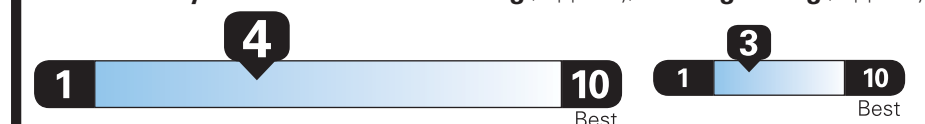

Fuel Economy & Greenhouse Gas Rating (tailpipe only) Smog Rating (tailpipe only)

This vehicle emits 423 grams CO₂ per mile. The best emits 0 grams per mile (tailpipe only). Producing and distributing fuel also create emissions; learn more at fueleconomy.gov.

Actual results will vary for many reasons, including driving conditions and how you drive and maintain your vehicle. The average new vehicle gets 27 MPG and costs $6,750 to fuel over 5 years. Cost estimates are based on 15,000 miles per year at $2.40 per gallon. MPGe is miles per gasoline gallon equivalent. Vehicle emissions are a significant cause of climate change and smog.

fueleconomy.gov

Calculate personalized estimates and compare vehicles

Smartphone QR Code™

GOVERNMENT 5-STAR SAFETY RATINGS

Overall Vehicle Score ★★★★★

Based on the combined ratings of frontal, side and rollover. Should ONLY be compared to other vehicles of similar size and weight.

Frontal Crash Driver Passenger ★★★★★

Based on the risk of injury in a frontal impact. Should ONLY be compared to other vehicles of similar size and weight.

Side Crash Front seat Rear seat ★★★★★

Based on the risk of injury in a side impact.

Rollover ★★★★★

Based on the risk of rollover in a single-vehicle crash.

Star ratings range from 1 to 5 stars (★★★★★), with 5 being the highest.

Source: National Highway Traffic Safety Administration (NHTSA).
www.safercar.gov or 1-888-327-4236