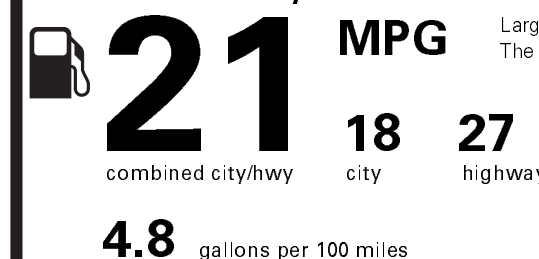

- NO CHARGE
- NO CHARGE
- NO CHARGE
- 190.00
- 50.00

PRICE INFORMATION

BASE PRICE	\$27,595.00
TOTAL OPTIONS/OTHER	240.00
TOTAL VEHICLE & OPTIONS/OTHER	27,835.00
DESTINATION & DELIVERY	875.00

EPA DOT Fuel Economy and Environment

Gasoline Vehicle

Fuel Economy

Large Cars range from 14 to 104 MPG. The best vehicle rates 136 MPGe.

You spend **\$1,750**

more in fuel costs over 5 years compared to the average new vehicle.

Annual fuel cost **\$1,700**