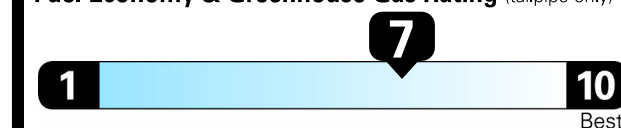

Fuel Economy & Greenhouse Gas Rating (tailpipe only)