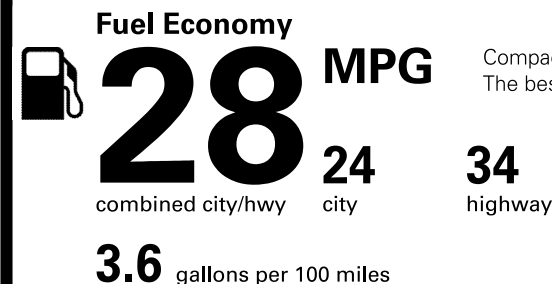

Destination Charge **\$820.00**

Total Price: \$26,685.00

Fuel, license, title fees, taxes and dealer-installed accessories are not included.

This vehicle is equipped with bumpers that can withstand an impact of 2.5 miles per hour with no damage to the vehicle's body and safety systems, although the bumper and related components may sustain damage. The bumper system on this vehicle conforms to the current Federal bumper standard of 2.5 miles per hour.

EPA DOT Fuel Economy and Environment

Gasoline Vehicle

Compact Cars range from 14 to 116 MPG. The best vehicle rates 119 MPGe.

You save \$500

in fuel costs over 5 years compared to the average new vehicle.