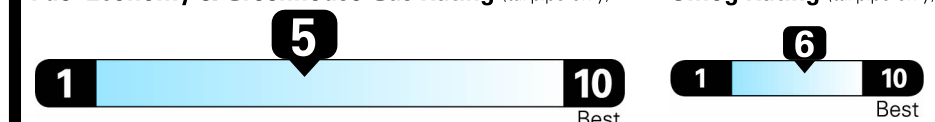

This vehicle emits 412 grams of CO₂ per mile. The best emits 0 grams per mile (tailpipe only). Producing and distributing fuel also create emissions; learn more at fueleconomy.gov.

Actual results will vary for many reasons, including driving conditions and how you drive and maintain your vehicle. The average new vehicle gets 26 MPG and costs $7,000 to fuel over 5 years. Cost estimates are based on 15,000 miles per year at $2.80 per gallon. MPGe is miles per gasoline gallon equivalent. Vehicle emissions are a significant cause of climate change and smog.

fueleconomy.gov

Calculate personalized estimates and compare vehicles

Smartphone QR Code™

SOLD TO: 422593
FAMILY VOLKSWAGEN
6000 WIBLE RD
BAKERSFIELD, CA 93313

SHIP TO: 422593
FAMILY VOLKSWAGEN
6000 WIBLE RD
BAKERSFIELD, CA 93313

Port of Entry: SAN DIEGO
VIN: WVGRV7AX5HW502018

GOVERNMENT 5-STAR SAFETY RATINGS

Overall Vehicle Score ★★★★★

Based on the combined ratings of frontal, side and rollover. Should ONLY be compared to other vehicles of similar size and weight.

Frontal Crash Driver Passenger ★★★★★

Based on the risk of injury in a frontal impact. Should ONLY be compared to other vehicles of similar size and weight.

Side Crash Front Seat Rear Seat ★★★★★

Based on the risk of injury in a side impact.

Rollover ★★★★★

Based on the risk of rollover in a single-vehicle crash.

Star ratings range from 1 to 5 stars (★★★★★) with 5 being the highest.

Source: National Highway Traffic Safety Administration (NHTSA).

www.safercar.gov or 1-888-327-4236

Who better to get you into a Volkswagen than us? **Volkswagen Credit**

Volkswagen

Disclaimer: The Monroney describes the vehicle features when the vehicle was first sold/leased to the customer and that as of the present day the actual features on the vehicle might differ from the ones listed on the Monroney label.

The Monroney label is for view only purposes and must not be used to paste on the vehicle as a Monroney sticker for resale.