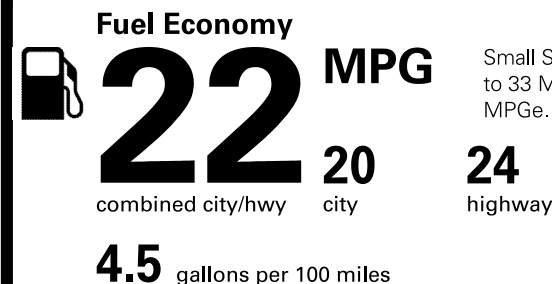

## EPA DOT Fuel Economy and Environment

Gasoline Vehicle

Small Sport Utility Vehicles range from 18 to 33 MPG. The best vehicle rates 119 MPGe.

**You spend \$2,500**

**more in fuel costs over 5 years** compared to the average new vehicle.