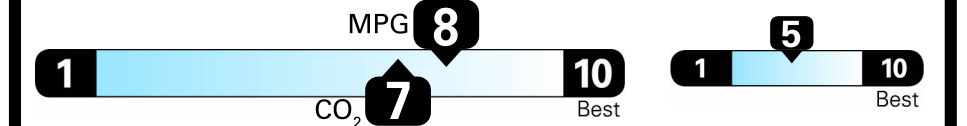

Small Station Wagons range from 14 to 118 MPG. The best vehicle rates 121 MPGe.

You save \$2,750
 in fuel costs over 5 years compared to the average new vehicle.

Annual fuel cost \$1,750

Fuel Economy & Greenhouse Gas Rating (tailpipe only)