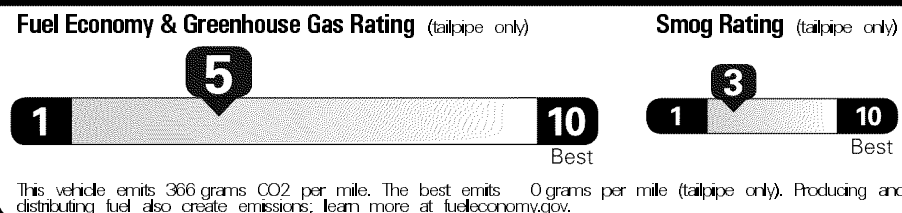

Actual results will vary for many reasons, including driving conditions and how you drive and maintain your vehicle. The average new vehicle gets 27 MPG and costs $6,750 to fuel over 5 years. Cost estimates are based on 15,000 miles per year at $2.40 per gallon. MPGe is miles per gasoline gallon equivalent. Vehicle emissions are a significant cause of climate change and smog.

fueleconomy.gov
Calculate personalized estimates and compare vehicles

GOVERNMENT 5-STAR SAFETY RATINGS

Overall Vehicle Score ★★★★★

Based on the combined ratings of frontal, side and rollover. Should ONLY be compared to other vehicles of similar size and weight.

Frontal Crash Driver Passenger ★★★★★

Based on the risk of injury in a frontal impact. Should ONLY be compared to other vehicles of similar size and weight.

Side Crash Front seat Rear seat ★★★★★

Based on the risk of injury in a side impact.

Rollover ★★★★★

Based on the risk of rollover in a single-vehicle crash.

Star ratings range from 1 to 5 stars (★★★★★) with 5 being the highest.

Source: National Highway Traffic Safety Administration (NHTSA)

www.safercar.gov or 1-888-327-4236

SUB-TOTAL $43,509.00

DELIVERY, PROCESSING AND HANDLING FEE 995.00

TOTAL **$44,504.00**

APPLICABLE FEDERAL TAXES NOT INCLUDED

Manufacturer's suggested retail price includes manufacturer's recommended pre-delivery service.
License and title fees, state, local and applicable federal taxes, and dealer installed options and accessories are not included in the manufacturer's suggested retail price.
LEXUS NEW VEHICLE LIMITED WARRANTY Limited warranty coverage highlights include ^ 4YR / 50000 mile basic coverage ^ 6YR / 70000 mile powertrain coverage ^ 6YR / Unlimited mile corrosion perforation warranty
See your Warranty and Services Guide for details.
LEXUS IS PLEASED TO OFFER THE FOLLOWING OWNER SUPPORT PACKAGE WITH EACH NEW LEXUS ^ 24 hour, 365 day/yr. roadside assistance plan ^ Complimentary 1st and 2nd scheduled maintenance services ^ Lodging for emergency breakdown 100 miles from home
An extended service contract may be available for this vehicle. Ask dealer for details

293AL9 742 ML 24J L050