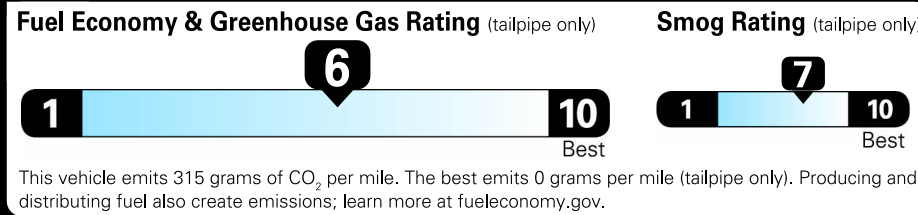

Annual fuel COST
\$1,350

Actual results will vary for many reasons, including driving conditions and how you drive and maintain your vehicle. The average new vehicle gets 27 MPG and costs \$7,000 to fuel over 5 years. Cost estimates are based on 15,000 miles per year at \$2.55 per gallon. MPGe is miles per gasoline gallon equivalent. Vehicle emissions are a significant cause of climate change and smog.