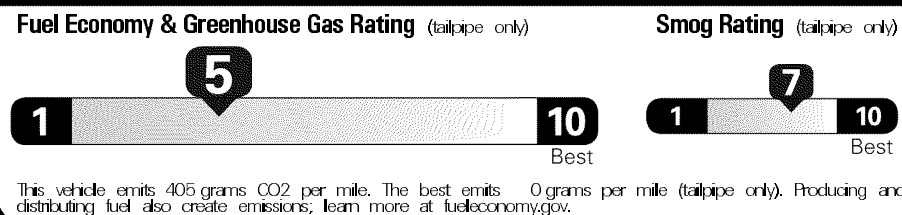

\$44,520.00

EPA DOT Fuel Economy and Environment

Gasoline Vehicle

You spend \$1,250 more in fuel costs over 5 years compared to the average new vehicle.

Annual fuel cost \$1,650

Actual results will vary for many reasons, including driving conditions and how you drive and maintain your vehicle. The average new vehicle gets 26 MPG and costs \$7,000 to fuel over 5 years. Cost estimates are based on 15,000 miles per year at \$2.45 per gallon. MPGe is miles per gasoline gallon equivalent. Vehicle emissions are a significant cause of climate change and smog.