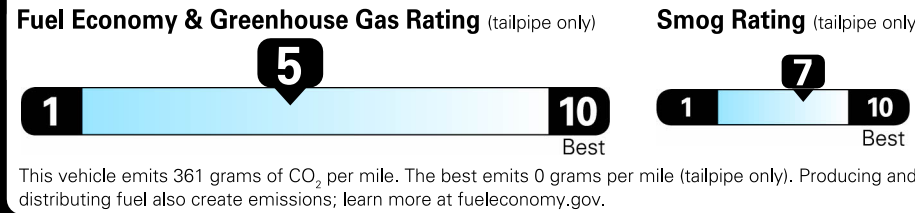

LOC: ND 052
Pure White Exterior

Dealer Stock Status: SOLD

Titan Black Cloth Interior

VIN: 3VW117AU0KM508588

MODEL: BX62Q7-2019 Golf SportWagen 1.8T S w/ 4MOTION®
2019085-ORIGINAL

EPA DOT Fuel Economy and Environment

Gasoline Vehicle

Fuel Economy
24 MPG
combined city/hwy
22 MPG
city
29 MPG
highway
4.2 gallons per 100 miles

Small Station Wagons range from 24 to 119 MPG. The best vehicle rates 136 MPGe.

You spend $1,000
more in fuel costs over 5 years
compared to the average new vehicle.

Annual fuel COST
$1,600

Actual results will vary for many reasons, including driving conditions and how you drive and maintain your vehicle. The average new vehicle gets 27 MPG and costs $7,000 to fuel over 5 years. Cost estimates are based on 15,000 miles per year at $2.55 per gallon. MPGe is miles per gasoline gallon equivalent. Vehicle emissions are a significant cause of climate change and smog.

fuel economy.gov
Calculate personalized estimates and compare vehicles

GOVERNMENT 5-STAR SAFETY RATINGS

Overall Vehicle Score ★★★★★
Based on the combined ratings of frontal, side and rollover. Should ONLY be compared to other vehicles of similar size and weight.

Frontal Crash	Driver	★★★★★
	Passenger	★★★★

Based on the risk of injury in a frontal impact. Should ONLY be compared to other vehicles of similar size and weight.

Side Crash	Front Seat	★★★★★
	Rear Seat	★★★★★

Based on the risk of injury in a side impact.

Rollover		★★★★

Based on the risk of rollover in a single-vehicle crash.

Star ratings range from 1 to 5 stars (★★★★★) with 5 being the highest.
Source: National Highway Traffic Safety Administration (NHTSA).
www.safercar.gov or 1-888-327-4236

PARTS CONTENT INFORMATION

For vehicles in this carline:
U.S./CANADIAN PARTS CONTENT: 7%
Major sources of foreign parts content:
MEXICO 32%
GERMANY 27%
Note: parts content does not include final assembly, distribution or other non-parts costs.
For this vehicle:
Final assembly point:
PUEBLA, MEXICO
Country of origin:
ENGINE: MEXICO
TRANSMISSION: GERMANY

This vehicle is equipped with bumpers that can withstand an impact of 2.5 miles per hour with no damage to the vehicle's body and safety systems, although the bumper and related components may sustain damage. The bumper system on this vehicle conforms to the current Federal bumper standard of 2.5 miles per hour.

Port of Entry: BENICIA

SOLD TO: 496078
DIRITO BROS WALNUT CK/EAN HOLDINGS
14002 EAST 21ST STREET, SUITE 1500
TULSA, OK 74134

SHIP TO: 990041
NATIONAL CAR RENTAL- SACRAMENTO
6320 MCNAIR CIR
SACRAMENTO, CA 95837

2019 Golf SportWagen 1.8T S w/ 4MOTION®

Pure White Exterior
Titan Black Cloth Interior

STANDARD FEATURES (unless replaced by packages or options)

1. **PERFORMANCE**
- 1.8L TSI® 16-valve DOHC turbocharged 4-cylinder engine w/ direct fuel injection
  - 4MOTION® all-wheel drive system w/ Active Control
  - XDS® Electronic Differential Lock
  - Four-wheel independent suspension
  - Electro-mechanical power steering w/ variable assistance