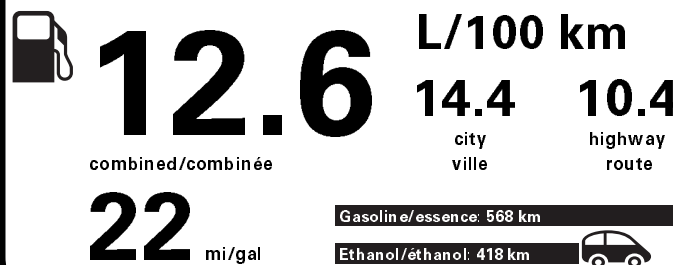

WARRANTY

- 3 YR/60,000 KM BASIC
- 5YEAR/100,000 KM POWERTRAIN
- ROADSIDE ASSISTANCE 24 HR

INCLUDED ON THIS VEHICLE

(MSRP)*

EQUIPMENT GROUP 301A

2,250.00

- ACTIVE PARK ASSIST
- LANE DEPART AND LANE KEEP ASS
- BLIND SPOT MONITORING SYS
- RAIN SENSING WIPERS
- AUTO HIGH BEAM HEADLAMPS
- REAR INFLATABLE BELTS

OPTIONAL EQUIPMENT/OTHER

2016 MODEL YEAR	
FEDERAL EXCISE TAX	100.00
WHITE PLATINUM TRI-COAT	400.00
6-SPEED AUTO TRANSMISSION	NO CHARGE
FLOOR MATS, ALL WEATHER	150.00
DUAL PANEL MOONROOF	1,750.00
TRAILER TOW PKG CLASS III	500.00
20" ALUMINUM WHEELS	650.00
SELECT SHIFT TRANSMISSION	
FLEXIBLE FUEL	
FRONT LICENSE PLATE BRACKET	NO CHARGE

PRICE INFORMATION

BASE PRICE	$47,399.00
TOTAL OPTIONS/OTHER	5,800.00
TOTAL VEHICLE & OPTIONS/OTHER	53,199.00
DESTINATION & DELIVERY	1,650.00

"THIS VEH. NOT INTENDED FOR SALE OR REGISTRATION IN US" RETAIL PRICES EXCLUDE GST/HST

TOTAL MSRP $54,849.00

* MANUFACTURER'S SUGGESTED RETAIL PRICE = MSRP

* NOTE: THIS PRICE HAS BEEN DEVELOPED AS A GUIDE. DEALERS MAY SELL FOR LESS AND ARE NOT UNDER ANY OBLIGATION TO ACCEPT THIS SUGGESTED RETAIL PRICE.

RAMP ONE/
TERMINAL UN

CV43

RAMP TWO/
TERMINAL DEUX

FINAL ASSEMBLY PLANT/
USINE DE MONTAGE

CHICAGO

METHOD OF TRANSP./
MODE DE TRANSPORT

CONVOY

ITEM #: A1-T052 O/T 5

GE101 N REC2X 615 001173 05 10 16

Canada

ENERGUIDE

E85 Gasoline-Ethanol Vehicle
Véhicule à essence-éthanol

Fuel Consumption / Consommation de carburant

Annual fuel COST
for an annual distance of 20,000 km, and an average fuel price of $1.09 per litre

$ 2 747

Coût annuel en carburant

pour une distance annuelle de 20 000 km, et un prix moyen du carburant de 1,09 $ par litre

Standard SUVs range from /
Les VUS ordinaires font entre

8.4 - 18.5 L_e /100 km

L_e is gasoline litre equivalent
L_e signifie litre équivalent d'essence

Carbon Dioxide Rating / Indice de dioxyde de carbone

Tailpipe emissions only / Émissions du tuyau d'échappement seulement

Smog Rating / Indice de Smog

Estimates are based on Government of Canada approved criteria and testing methods. Vehicle's actual fuel consumption will vary.

Estimations établies selon des méthodes d'essai et des critères approuvés par le gouvernement du Canada. La consommation de carburant réelle du véhicule variera.

For more information visit

vehicles.nrcan.gc.ca

Pour plus d'information visitez

vehicules.nrcan.gc.ca

U.S. GOVERNMENT SAFETY RATINGS
COTES DE SÉCURITÉ DU GOUVERNEMENT AMÉRICAIN

Overall Vehicle Score /
Cote globale du véhicule ★ ★ ★ ★ ★

Frontal Crash / Collision frontale
Driver / Conducteur ★ ★ ★ ★
Passenger / Passager ★ ★ ★ ★ ★

Side Crash / Collision latérale
Front seat / Siège avant ★ ★ ★ ★ ★
Rear seat / Siège arrière ★ ★ ★ ★ ★

Rollover / Capotage ★ ★ ★ ★

Star ratings range from 1 to 5 stars (★★★★★), with 5 being the highest.
Les cotes varient de 1 à 5 étoiles (★★★★★), 5 étant la cote la plus élevée.

Source: U.S. National Highway Traffic Safety Administration
For more information / Pour de plus amples renseignements
www.safercar.gov

1FM5K8F82G D06674

Go Further

ford.ca

Scan code not operational at this time

FOR PLANT USE ONLY

Insist on Ford Protect! The only extended service plan fully backed by Ford and honored at every Ford dealership in the US and Canada. See your Ford dealer for additional details, or visit www.ford.ca for more information.

Personalize your vehicle with Ford Custom Accessories. Genuine Ford Accessories are engineered for your vehicle and can be included under the Ford New Vehicle Limited Warranty. Certain conditions, limitations and exclusions apply. See your Dealer for details.