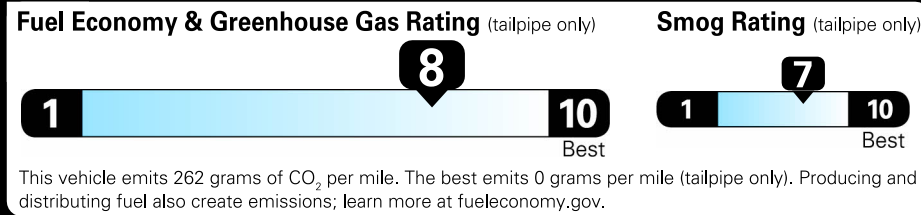

LOC: Platinum Gray Metallic Exterior

Dealer Stock Status: SOLD

Titan Black Cloth Interior

VIN: 3VWC57BUXKM105410

MODEL: BU32MS-2019 Jetta 1.4T S
2018312-ORIGINAL

EPA DOT Fuel Economy and Environment

Gasoline Vehicle

Fuel Economy
34 **MPG**
30 40
combined city/hwy city highway
2.9 gallons per 100 miles

Compact Cars range from 14 to 107 MPG. The best vehicle rates 136 MPGe.

You save $1,500
in fuel costs over 5 years compared to the average new vehicle.

Annual fuel COST $1,100

Actual results will vary for many reasons, including driving conditions and how you drive and maintain your vehicle. The average new vehicle gets 27 MPG and costs $7,000 to fuel over 5 years. Cost estimates are based on 15,000 miles per year at $2.55 per gallon. MPGe is miles per gasoline gallon equivalent. Vehicle emissions are a significant cause of climate change and smog.

fuelconomy.gov

Calculate personalized estimates and compare vehicles

GOVERNMENT 5-STAR SAFETY RATINGS

Overall Vehicle Score Not Rated

Based on the combined ratings of frontal, side and rollover. Should ONLY be compared to other vehicles of similar size and weight.

Frontal Crash	Driver Passenger	Not Rated

Based on the risk of injury in a frontal impact. Should ONLY be compared to other vehicles of similar size and weight.

Side Crash	Front Seat Rear Seat	Not Rated

Based on the risk of injury in a side impact.

Rollover	Not Rated

Based on the risk of rollover in a single-vehicle crash.

Star ratings range from 1 to 5 stars (★★★★★) with 5 being the highest.

Source: National Highway Traffic Safety Administration (NHTSA).

www.safercar.gov or 1-888-327-4236

PARTS CONTENT INFORMATION

For vehicles in this carline:
U.S./CANADIAN PARTS CONTENT: 10%
Major sources of foreign parts content:

GERMANY 30%
MEXICO 28%

Note: parts content does not include final assembly, distribution or other non-parts costs.

For this vehicle:
Final assembly point:
PUEBLA, MEXICO
Country of origin:
ENGINE: GERMANY
TRANSMISSION: JAPAN

VIN: 3VWC57BUXKM105410

2019 Jetta 1.4T S

Platinum Gray Metallic Exterior
Titan Black Cloth Interior

Volkswagen

STANDARD FEATURES (unless replaced by packages or options)

PERFORMANCE

- 1.4L TSI® 16-valve DOHC turbocharged 4-cylinder engine w/ direct fuel injection
- Electro-mechanical power steering w/ variable assistance

SAFETY FEATURES

- 3-point safety belts, all seating positions
- Advanced Airbag Protection System w/ 6 airbags
- Anti-lock Braking System (ABS) w/ disc brakes
- Anti-Slip Regulation (ASR) & Engine Brake Assist (EBA)
- Electronic Brake-pressure Distribution (EBD) & Hydraulic Brake Assist (HBA)
- Electronic Stability Control (ESC) & Electronic Differential Lock (EDL)
- Intelligent Crash Response System (ICRS)
- Lower Anchors & Tethers for CHildren (LATCH)
- Rear View Camera System
- Tire Pressure Monitoring System (TPMS)

EXTERIOR

- 16" alloy wheels w/ all-season tires
- Automatic, LED headlights w/ LED Daytime Running Lights (DRL)
- LED taillights
- Foldable, power adjustable side mirrors
- Variable intermittent front wipers

INTERIOR