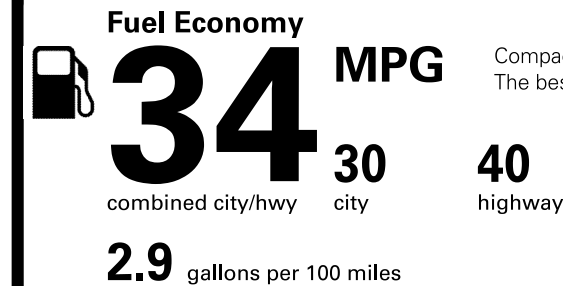

Destination Charge **\$895.00**

Total Price: \$20,690.00

Fuel, license, title fees, taxes and dealer-installed accessories are not included.

Who better to get you into a Volkswagen than us?

This vehicle is equipped with bumpers that can withstand an impact of 2.5 miles per hour with no damage to the vehicle's body and safety systems, although the bumper and related components may sustain damage. The bumper system on this vehicle conforms to the current Federal bumper standard of 2.5 miles per hour.

EPA DOT Fuel Economy and Environment

Gasoline Vehicle

Compact Cars range from 14 to 107 MPG. The best vehicle rates 136 MPGe.

You save \$1,500
in fuel costs over 5 years compared to the average new vehicle.