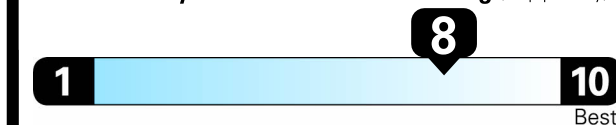

Fuel Economy & Greenhouse Gas Rating (tailpipe only)