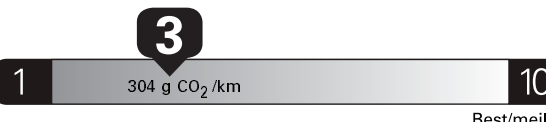

Carbon Dioxide Rating / Indice de dioxyde de carbone

Tailpipe emissions only / Émissions du tuyau d'échappement seulement