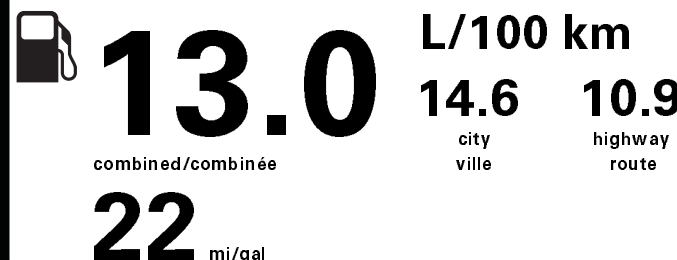

Gasoline Vehicle
Véhicule à essence

Fuel Consumption / Consommation de carburant

Annual fuel COST
for an annual distance of 20,000 km, and an average fuel price of \$0.98 per litre

\$ 2 548

Coût annuel en carburant