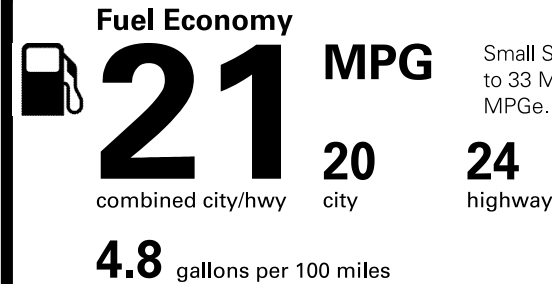

Destination Charge **\$865.00**

**Total Price: \$28,185.00**

Fuel, license, title fees, taxes and dealer-installed accessories are not included.

PARTS CONTENT INFORMATION	
FOR VEHICLES IN THIS CARLINE:	FOR THIS VEHICLE:
U.S./CANADIAN	FINAL ASSEMBLY POINT:
PARTS CONTENT: 1%	OSNABRUCK, GERMANY
MAJOR SOURCES OF FOREIGN	COUNTRY OF ORIGIN:
PARTS CONTENT:	ENGINE: HUNGARY
GERMANY: 48%	TRANSMISSION: JAPAN
HUNGARY: 16%	
NOTE: PARTS CONTENT DOES NOT INCLUDE FINAL ASSEMBLY, DISTRIBUTION OR OTHER NON-PARTS COSTS.	

## EPA DOT Fuel Economy and Environment

Gasoline Vehicle

Small Sport Utility Vehicles range from 18 to 33 MPG. The best vehicle rates 119 MPGe.

**You spend \$3,000 more in fuel costs over 5 years** compared to the average new vehicle.