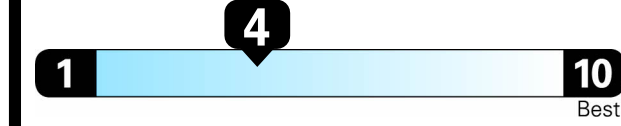

LOC:
Deep Black Pearl Exterior

Dealer Stock Status: INVENTORY

Black Leatherette Interior

VIN: WVGBV7AX0HK011090

MODEL: 5N21V3-2017 Tiguan 2.0T S w/ 4Motion®
2016327-ORIGINAL

2017 Tiguan 2.0T S w/ 4Motion®

Deep Black Pearl Exterior

Black Leatherette Interior

STANDARD FEATURES (unless replaced by options)

PERFORMANCE

- 2.0L TSI® DOHC 16V TURBO 4-CYLINDER DIRECT INJECTION ENGINE
- 4MOTION® ALL-WHEEL-DRIVE
- FOUR-WHEEL INDEPENDENT SUSPENSION

SAFETY FEATURES

- FRONT & SIDE AIRBAG SUPPLEMENTAL RESTRAINT SYSTEMS FOR DRIVER & FRONT PASSENGER
- SIDE CURTAIN PROTECTION® HEAD IMPACT AIRBAGS
- 3-POINT SAFETY BELTS, ALL SEATING POSITIONS
- ANTI-LOCK BRAKING SYSTEM (ABS) W/ DISC BRAKES
- ELECTRONIC STABILITY CONTROL (ESC)
- INTELLIGENT CRASH RESPONSE SYSTEM (ICRS)
- LOWER ANCHORS & TETHERS FOR CHILDREN (LATCH)
- TIRE PRESSURE MONITORING SYSTEM (TPMS)

EXTERIOR

- 16" ALLOY WHEELS W/ ALL-SEASON TIRES
- AUTOMATIC HEADLIGHTS W/ DAYTIME RUNNING LIGHTS (DRL)
- HEATED, FOLDABLE, POWER ADJUSTABLE SIDE MIRRORS
- RAIN-SENSING FRONT WIPERS W/ HEATED WASHER NOZZLES
- BLACK ROOF RAILS

INTERIOR

- CLIMATIC MANUAL CLIMATE CONTROL
- LEATHER-TRIMMED, MULTI-FUNCTION STEERING WHEEL
- MANUAL DRIVER'S SEAT W/ LUMBAR SUPPORT & POWER RECLINE
- FOLD-DOWN FRONT PASSENGER SEAT W/ LUMBAR SUPPORT
- SPLIT-FOLDING, SLIDE & RECLINE REAR SEAT W/ ARMREST
- HEATED FRONT SEATS
- LEATHERETTE SEATING SURFACES
- CENTER CONSOLE W/ CUP HOLDERS, ARMREST & STORAGE
- FRONT READING LIGHTS & ILLUMINATED VANITY MIRRORS
- AUTO-DIMMING INTERIOR REARVIEW MIRROR
- POWER WINDOWS W/ AUTO UP/DOWN
- ELECTRIC PARKING BRAKE

TECHNOLOGY