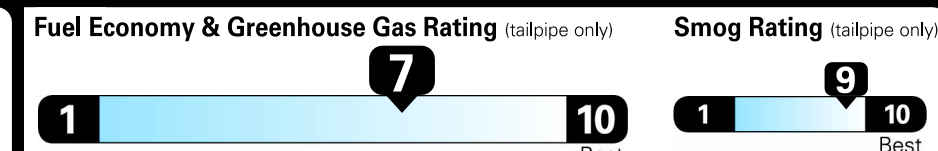

PACKAGES/OPTIONS

- Night Blue Metallic Exterior No Charge
- Titan Black Leather Interior No Charge
- Monster Mats® (set of 4) w/ Trunk Liner & CarGo Blocks $235.00
- Roadside Assistance Kit $85.00
- Security Wheel Locks (set of 4) $80.00
- First Aid Kit $35.00
- 6-Speed DSG® Auto, Transmission w/ Tiptronic® No Charge

Destination Charge **$820.00**

Total Price: $30,980.00

Fuel, license, title fees, taxes and dealer-installed accessories are not included.

This vehicle is equipped with bumpers that can withstand an impact of 2.5 miles per hour with no damage to the vehicle's body and safety systems, although the bumper and related components may sustain damage. The bumper system on this vehicle conforms to the current Federal bumper standard of 2.5 miles per hour.

EPA DOT Fuel Economy and Environment

Gasoline Vehicle

Fuel Economy
28 MPG
combined city/hwy city highway
3.6 gallons per 100 miles

Compact Cars range from 14 to 116 MPG. The best vehicle rates 119 MPGe.

You save $1,000
in fuel costs over 5 years
compared to the average new vehicle.

Annual fuel cost $1,600

This vehicle emits 319 grams of CO₂ per mile. The best emits 0 grams per mile (tailpipe only). Producing and distributing fuel also create emissions; learn more at fueleconomy.gov.

Actual results will vary for many reasons, including driving conditions and how you drive and maintain your vehicle. The average new vehicle gets 25 MPG and costs $9,000 to fuel over 5 years. Cost estimates are based on 15,000 miles per year at $3.00 per gallon. MPGe is miles per gasoline gallon equivalent. Vehicle emissions are a significant cause of climate change and smog.

fueleconomy.gov

Calculate personalized estimates and compare vehicles

Smartphone OR Code™

SOLD TO: 422601
VOLKSWAGEN OF GARDEN GROVE
10800 TRASK AVE
GARDEN GROVE, CA 92843

SHIP TO: 422601
VOLKSWAGEN OF GARDEN GROVE
10800 TRASK AVE
GARDEN GROVE, CA 92843

VIN: 3VW4T7AU4GM016256
Port of Entry: SAN DIEGO

GOVERNMENT 5-STAR SAFETY RATINGS

Overall Vehicle Score Not Rated

Based on the combined ratings of frontal, side and rollover. Should ONLY be compared to other vehicles of similar size and weight.

Frontal Crash	Driver Passenger	Not Rated

Based on the risk of injury in a frontal impact. Should ONLY be compared to other vehicles of similar size and weight.

Side Crash	Front Seat Rear Seat	Not Rated

Based on the risk of injury in a side impact.

Rollover	Not Rated

Based on the risk of rollover in a single-vehicle crash.

Star ratings range from 1 to 5 stars (★★★★★) with 5 being the highest.

Source: National Highway Traffic Safety Administration (NHTSA).

www.safercar.gov or 1-888-327-4236

PARTS CONTENT INFORMATION

FOR VEHICLES IN THIS CARLINE:	FOR THIS VEHICLE:
U.S./CANADIAN	FINAL ASSEMBLY POINT:
PARTS CONTENT: 4%	PUEBLA, MEXICO
MAJOR SOURCES OF FOREIGN	COUNTRY OF ORIGIN:
PARTS CONTENT:	ENGINE: MEXICO
MEXICO: 36%	TRANSMISSION:
GERMANY: 20%	GERMANY

NOTE: PARTS CONTENT DOES NOT INCLUDE FINAL ASSEMBLY, DISTRIBUTION OR OTHER NON-PARTS COSTS.

Who better to get you into a Volkswagen than us? **Volkswagen Credit**

Das Auto.

Disclaimer: The Monroney describes the vehicle features when the vehicle was first sold/leased to the customer and that as of the present day the actual features on the vehicle might differ from the ones listed on the Monroney label.

The Monroney label is for view only purposes and must not be used to paste on the vehicle as a Monroney sticker for resale.