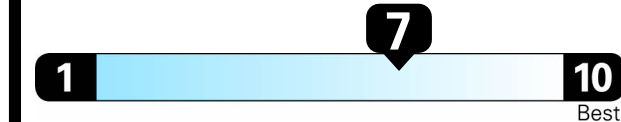

LOC: Platinum Gray Metallic Exterior

Dealer Stock Status: INVENTORY

Titan Black Leatherette Interior

VIN: 3VWDB7AJ6HM372492

MODEL: 1633F6-2017 Jetta 1.4T SE
2017160-ORIGINAL

2017 Jetta 1.4T SE

Platinum Gray Metallic Exterior

Titan Black Leatherette Interior

STANDARD FEATURES (unless replaced by options)

PERFORMANCE

- 1.4L TSI® DOHC TURBO 4-CYLINDER DIRECT INJECTION ENGINE
- FOUR-WHEEL INDEPENDENT SUSPENSION
- ELECTRO-MECHANICAL SPEED-SENSITIVE POWER STEERING

SAFETY FEATURES

- FRONT & SIDE AIRBAG SUPPLEMENTAL RESTRAINT SYSTEMS FOR DRIVER & FRONT PASSENGER
- SIDE CURTAIN PROTECTION® HEAD IMPACT AIRBAGS
- 3-POINT SAFETY BELTS, ALL SEATING POSITIONS
- ANTI-LOCK BRAKING SYSTEM (ABS) W/ DISC BRAKES
- ELECTRONIC STABILITY CONTROL (ESC)
- INTELLIGENT CRASH RESPONSE SYSTEM (ICRS)
- LOWER ANCHORS & TETHERS FOR CHILDREN (LATCH)
- TIRE PRESSURE MONITORING SYSTEM (TPMS)

EXTERIOR

- 16" ALLOY WHEELS W/ ALL-SEASON TIRES
- HALOGEN HEADLIGHTS & LED DAYTIME RUNNING LIGHTS (DRL)
- HEATED, FOLDABLE, POWER ADJUSTABLE SIDE MIRRORS
- VARIABLE INTERMITTENT FRONT WIPERS
- HEATED FRONT WASHER NOZZLES
- POWER TILTING & SLIDING SUNROOF

INTERIOR

- CLIMATIC MANUAL CLIMATE CONTROL
- ADJUSTABLE, MULTI-FUNCTION STEERING WHEEL
- LEATHER-TRIMMED STEERING WHEEL, BRAKE LEVER & SHIFT KNOB
- HEATED, MANUAL DRIVER'S SEAT W/ MANUAL LUMBAR SUPPORT
- HEATED, MANUAL FRONT PASSENGER SEAT
- SPLIT-FOLDING REAR SEAT W/ ARMREST & PASS-THROUGH
- LEATHERETTE SEATING SURFACES
- CENTER CONSOLE W/ CUP HOLDERS, ARMREST & STORAGE
- FRONT READING LIGHTS
- POWER WINDOWS, FRONT & REAR

TECHNOLOGY