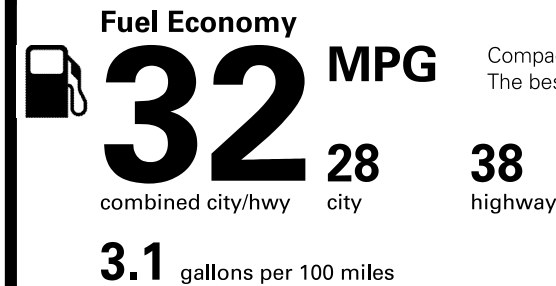

Fuel Economy and Environment

Gasoline Vehicle

Compact Cars range from 14 to 116 MPG. The best vehicle rates 119 MPGe.

You save \$1,250
in fuel costs over 5 years compared to the average new vehicle.

Annual fuel cost \$1,150