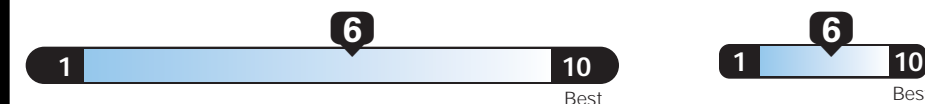

Fuel Economy & Greenhouse Gas Rating (tailpipe only) Smog Rating (tailpipe only)

This vehicle emits 330 grams CO2 per mile. The best emits 0 grams per mile (tailpipe only). Producing and distributing fuel also creates emissions; learn more at fuelconomy.gov

Actual results will vary for many reasons, including driving conditions and how you drive and maintain your vehicle. The average new vehicle gets 26 MPG and cost $7,000 to fuel over 5 years. Cost estimates are based on 15,000 miles per year at $2.80 per gallon. MPGe is miles per gasoline gallon equivalent. Vehicle emissions are a significant cause of climate change and smog.

fuelconomy.gov

Calculate personalized estimates and compare vehicles