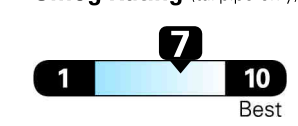

Smog Rating (tailpipe only)

This vehicle emits 302 grams of CO₂ per mile. The best emits 0 grams per mile (tailpipe only). Producing and distributing fuel also create emissions; learn more at fueleconomy.gov.

Actual results will vary for many reasons, including driving conditions and how you drive and maintain your vehicle. The average new vehicle gets 25 MPG and costs $9,000 to fuel over 5 years. Cost estimates are based on 15,000 miles per year at $3.00 per gallon. MPGe is miles per gasoline gallon equivalent. Vehicle emissions are a significant cause of climate change and smog.

fueleconomy.gov

Calculate personalized estimates and compare vehicles