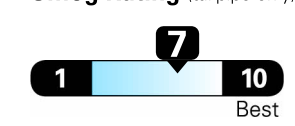

You save \$1,250

in fuel costs over 5 years compared to the average new vehicle.

Annual fuel cost \$1,150

Fuel Economy & Greenhouse Gas Rating (tailpipe only)

Smog Rating (tailpipe only)

This vehicle emits 282 grams of CO₂ per mile. The best emits 0 grams per mile (tailpipe only). Producing and distributing fuel also create emissions; learn more at fueleconomy.gov.