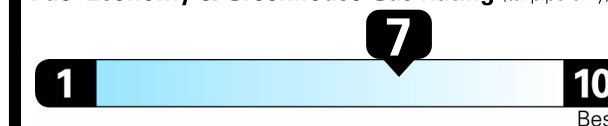

PACKAGES/OPTIONS

- Pure White Exterior No Charge
- Titan Black Leatherette Interior No Charge
- Monster Mats® (set of 4) w/ Trunk Liner & CarGo Blocks $235.00
- Luggage Net $100.00
- Roadside Assistance Kit $85.00
- Security Wheel Locks (set of 4) $80.00
- 6-Speed Automatic Transmission No Charge

Destination Charge **$820.00**

Total Price: $23,315.00

Fuel, license, title fees, taxes and dealer-installed accessories are not included.

This vehicle is equipped with bumpers that can withstand an impact of 2.5 miles per hour with no damage to the vehicle's body and safety systems, although the bumper and related components may sustain damage. The bumper system on this vehicle conforms to the current Federal bumper standard of 2.5 miles per hour.

EPA DOT Fuel Economy and Environment

Gasoline Vehicle

Fuel Economy
32 MPG
combined city/hwy
28 city
38 highway
3.1 gallons per 100 miles

Compact Cars range from 14 to 116 MPG. The best vehicle rates 119 MPGe.

You save $1,250

in fuel costs over 5 years compared to the average new vehicle.

Annual fuel cost $1,150

Fuel Economy & Greenhouse Gas Rating (tailpipe only)