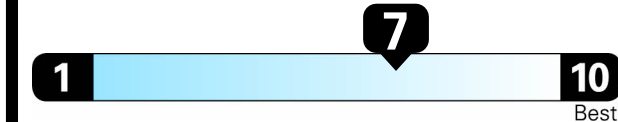

PACKAGES/OPTIONS

- Black Uni Exterior No Charge
- Titan Black Leatherette Interior No Charge
- Monster Mats® (set of 4) w/ Trunk Liner & CarGo Blocks $235.00
- Luggage Net $100.00
- Roadside Assistance Kit $85.00
- Security Wheel Locks (set of 4) $80.00
- 6-Speed Automatic Transmission No Charge

Destination Charge **$820.00**

Total Price: $23,315.00

Fuel, license, title fees, taxes and dealer-installed accessories are not included.

This vehicle is equipped with bumpers that can withstand an impact of 2.5 miles per hour with no damage to the vehicle's body and safety systems, although the bumper and related components may sustain damage. The bumper system on this vehicle conforms to the current Federal bumper standard of 2.5 miles per hour.

EPA DOT Fuel Economy and Environment

Gasoline Vehicle

Fuel Economy

32 MPG
combined city/hwy

28 MPG
city

38 MPG
highway

3.1 gallons per 100 miles

Compact Cars range from 14 to 116 MPG. The best vehicle rates 119 MPGe.

You save $1,250
in fuel costs
over 5 years
compared to the
average new vehicle.

Annual fuel cost
$1,150

Fuel Economy & Greenhouse Gas Rating (tailpipe only)