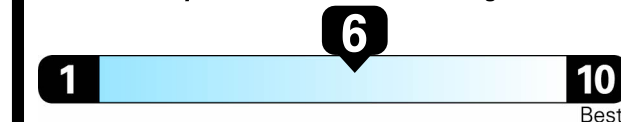

PACKAGES/OPTIONS

- Pure White Exterior No Charge
- Titan Black Leatherette Interior No Charge
- GLI Monster Mats® (set of 4) w/ Trunk Liner & CarGo Blocks $235.00
- Roadside Assistance Kit $85.00
- Security Wheel Locks (set of 4) $80.00
- First Aid Kit $35.00
- 6-Speed Automatic Transmission No Charge

Destination Charge **$820.00**

Total Price: $29,275.00

Fuel, license, title fees, taxes and dealer-installed accessories are not included.

This vehicle is equipped with bumpers that can withstand an impact of 2.5 miles per hour with no damage to the vehicle's body and safety systems, although the bumper and related components may sustain damage. The bumper system on this vehicle conforms to the current Federal bumper standard of 2.5 miles per hour.

EPA DOT Fuel Economy and Environment

Gasoline Vehicle

Fuel Economy

27 MPG
combined city/hwy

24 MPG
city

33 MPG
highway

3.7 gallons per 100 miles

Compact Cars range from 14 to 116 MPG. The best vehicle rates 119 MPGe.

You save $750
in fuel costs over 5 years compared to the average new vehicle.

Annual fuel cost $1,650

Fuel Economy & Greenhouse Gas Rating (tailpipe only)