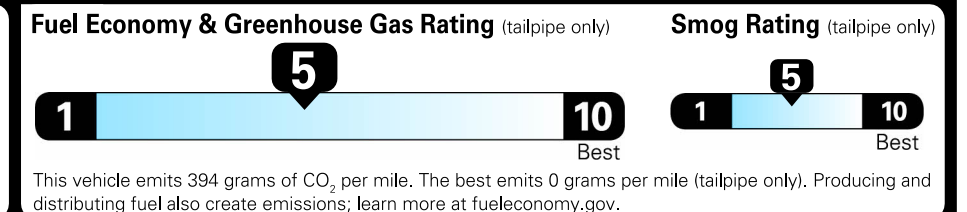

Actual results will vary for many reasons, including driving conditions and how you drive and maintain your vehicle. The average new vehicle gets 25 MPG and costs $9,000 to fuel over 5 years. Cost estimates are based on 15,000 miles per year at $3.30 per gallon. MPGe is miles per gasoline gallon equivalent. Vehicle emissions are a significant cause of climate change and smog.

fueleconomy.gov

Calculate personalized estimates and compare vehicles

SOLD TO: 496976
VW CREDIT INC. SERVICE LOANER
1401 FRANKLIN BLVD.
LIBERTYVILLE, IL 60048

SHIP TO: 420111
MCDONALD AUTOMOTIVE GRP.
VOLKSWAGEN
6000 S BROADWAY
LITTLETON, CO 80121

VIN: WVGBV7AX8GW565405
Port of Entry: HOUSTON

GOVERNMENT 5-STAR SAFETY RATINGS

Overall Vehicle Score ★★★★★

Based on the combined ratings of frontal, side and rollover. Should ONLY be compared to other vehicles of similar size and weight.

Frontal Crash Driver Passenger ★★★★★

Based on the risk of injury in a frontal impact. Should ONLY be compared to other vehicles of similar size and weight.

Side Crash Front Seat Rear Seat ★★★★★

Based on the risk of injury in a side impact.

Rollover ★★★★★

Based on the risk of rollover in a single-vehicle crash.

Star ratings range from 1 to 5 stars (★★★★★) with 5 being the highest.

Source: National Highway Traffic Safety Administration (NHTSA).

www.safercar.gov or 1-888-327-4236

Who better to get you into a Volkswagen than us? Volkswagen Credit

Das Auto.

Disclaimer: The Monroney describes the vehicle features when the vehicle was first sold/leased to the customer and that as of the present day the actual features on the vehicle might differ from the ones listed on the Monroney label.

The Monroney label is for view only purposes and must not be used to paste on the vehicle as a Monroney sticker for resale.