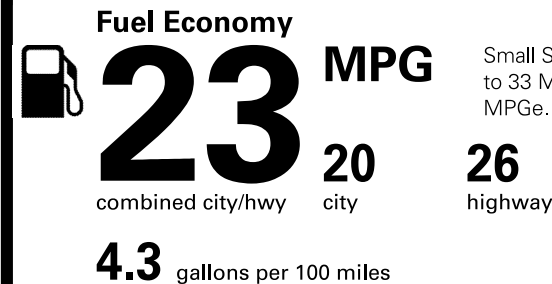

1. Volkswagen New Vehicle Limited Warranty * 3 years/36,000 miles (whichever occurs first)
   - Powertrain Limited Warranty * 5 years/60,000 miles (whichever occurs first)
   - Limited Warranty against Corrosion Perforation * 12 years/120,000 miles (whichever occurs first)
2. Please ask your dealer for a copy of the Volkswagen warranty booklet for details.
- 24-HOUR ROADSIDE ASSISTANCE
4. * 3 years/36,000 miles (whichever occurs first)
5. (Towing, Jump Starts, Tire Changes, Out of Fuel, and Lock-Out) Provided by a third party supplier

PACKAGES/OPTIONS

- Panther Gray Metallic Exterior No Charge
- Black Leatherette Interior No Charge
- Monster Mats® (set of 4), Heavy Duty Trunk Liner with VW CarGo Blocks $235.00
- Splash Guards (set of 4) $220.00
- Roadside Assistance Kit $85.00
- Fleet Vehicle Not For Retail Sale No Charge
- 6-Speed Automatic Transmission No Charge

Destination Charge **$865.00**

Total Price: $34,770.00

Fuel, license, title fees, taxes and dealer-installed accessories are not included.

PARTS CONTENT INFORMATION

FOR VEHICLES IN THIS CARLINE:	FOR THIS VEHICLE:
U.S./CANADIAN	FINAL ASSEMBLY POINT:
PARTS CONTENT: 1%	WOLFSBURG, GERMANY
MAJOR SOURCES OF FOREIGN	COUNTRY OF ORIGIN:
PARTS CONTENT:	ENGINE: HUNGARY
GERMANY: 43%	TRANSMISSION: JAPAN
HUNGARY: 16%	

NOTE: PARTS CONTENT DOES NOT INCLUDE FINAL ASSEMBLY, DISTRIBUTION OR OTHER NON-PARTS COSTS.

EPA DOT Fuel Economy and Environment

Gasoline Vehicle

Small Sport Utility Vehicles range from 18 to 33 MPG. The best vehicle rates 119 MPGe.

You spend $1,750 more in fuel costs over 5 years compared to the average new vehicle.

Annual fuel cost $2,150