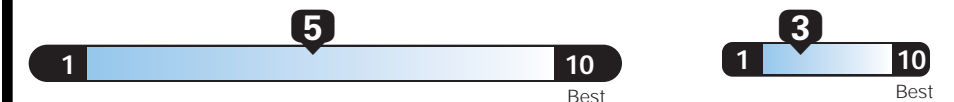

This vehicle emits 364 grams CO2 per mile. The best emits 0 grams per mile (tailpipe only). Producing and distributing fuel also creates emissions; learn more at fuel economy.gov

Actual results will vary for many reasons, including driving conditions and how you drive and maintain your vehicle. The average new vehicle gets 27 MPG and cost $6,750 to fuel over 5 years. Cost estimates are based on 15,000 miles per year at $2.80 per gallon. MPGe is miles per gasoline gallon equivalent. Vehicle emissions are a significant cause of climate change and smog.

fuel economy.gov

Calculate personalized estimates and compare vehicles

Smartphone QR Code™

GOVERNMENT 5-STAR SAFETY RATINGS

This vehicle has not been rated by the government for frontal crash, side crash or rollover risk.

Source: National Highway Traffic Safety Administration (NHTSA) www.safercar.gov or 1-888-327-4236

Bumper Performance

This vehicle is equipped with bumper systems that can withstand a frontal barrier impact speed of 2.5 miles per hour and a rear barrier impact speed of 2.5 miles per hour with no more damage than allowed by the Federal bumper standard. The Federal bumper standard allows damage to the bumpers and attaching hardware and specifies barrier tests to be conducted at 2.5 miles per hour.

PARTS CONTENT INFORMATION

FOR VEHICLES IN THIS CARLINE:
U.S./CANADIAN PARTS CONTENT: 0%

MAJOR SOURCES OF FOREIGN PARTS CONTENT:

ITALY: 55% FRANCE: 13%
NOTE: PARTS CONTENT DOES NOT INCLUDE FINAL ASSEMBLY, DISTRIBUTION, OR OTHER NON-PARTS COSTS.

FOR THIS VEHICLE:

FINAL ASSEMBLY POINT:
CASSINO, ITALY

COUNTRY OF ORIGIN:

ENGINE: ITALY
TRANSMISSION: GERMANY