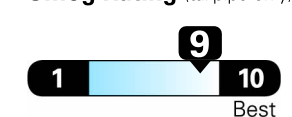

Smog Rating (tailpipe only)

This vehicle emits 305 grams of CO₂ per mile. The best emits 0 grams per mile (tailpipe only). Producing and distributing fuel also create emissions; learn more at fueleconomy.gov.

Actual results will vary for many reasons, including driving conditions and how you drive and maintain your vehicle. The average new vehicle gets 25 MPG and costs $9,000 to fuel over 5 years. Cost estimates are based on 15,000 miles per year at $3.00 per gallon. MPGe is miles per gasoline gallon equivalent. Vehicle emissions are a significant cause of climate change and smog.

fueleconomy.gov

Calculate personalized estimates and compare vehicles