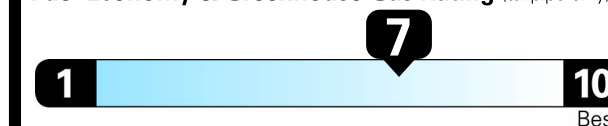

LOC:
Tornado Red Exterior

Dealer Stock Status: INVENTORY

Beige Cloth Interior

VIN: 3VWC17AU9GM519881

MODEL: BX54Q3-2016 Golf SportWagen TSI® S
2016084-ORIGINAL

2016 Golf SportWagen TSI® S

Tornado Red Exterior Beige Cloth Interior

The German-Tuned Wagon.

Das Auto.

STANDARD FEATURES (unless replaced by options)

PERFORMANCE

- 1.8L TSI® DOHC 16V TURBO 4-CYLINDER DIRECT INJECTION ENGINE
- PARTIAL ZERO EMISSIONS VEHICLE (PZEV)
- FOUR-WHEEL INDEPENDENT SUSPENSION
- SERVOTRONIC® ELECTRO-MECHANICAL POWER STEERING

SAFETY FEATURES

- FRONT & SIDE AIRBAG SUPPLEMENTAL RESTRAINT SYSTEMS FOR DRIVER & FRONT PASSENGER
- SIDE CURTAIN PROTECTION® HEAD IMPACT AIRBAGS
- 3-POINT SAFETY BELTS, ALL SEATING POSITIONS
- ANTI-LOCK BRAKING SYSTEM (ABS) W/ DISC BRAKES
- ELECTRONIC STABILITY CONTROL (ESC)
- INTELLIGENT CRASH RESPONSE SYSTEM (ICRS)
- LOWER ANCHORS & TETHERS FOR CHILDREN (LATCH)
- TIRE PRESSURE MONITORING SYSTEM (TPMS)

EXTERIOR

- 15" ALLOY WHEELS W/ ALL-SEASON TIRES
- HALOGEN HEADLIGHTS W/ DAYTIME RUNNING LIGHTS (DRL)
- HEATED, FOLDABLE, POWER ADJUSTABLE SIDE MIRRORS
- BLACK ROOF RAILS

INTERIOR

- CLIMATIC MANUAL CLIMATE CONTROL
- TILTING & TELESCOPING, MULTI-FUNCTION STEERING WHEEL
- LEATHER-WRAPPED STEERING WHEEL, BRAKE LEVER & SHIFT KNOB
- MANUAL FRONT SEATS W/ POWER RECLINE
- FRONT SEAT LUMBAR SUPPORT ADJUSTMENT
- SPLIT-FOLDING REAR SEAT W/ ARMREST & PASS-THROUGH
- CLOTH SEATING SURFACES
- FRONT CENTER CONSOLE W/ ARMREST & CUPHOLDERS
- ILLUMINATED VANITY MIRRORS; FRONT & REAR READING LIGHTS
- POWER WINDOWS W/ AUTO UP/DOWN
- CARPETED FLOOR MATS, FRONT & REAR

TECHNOLOGY