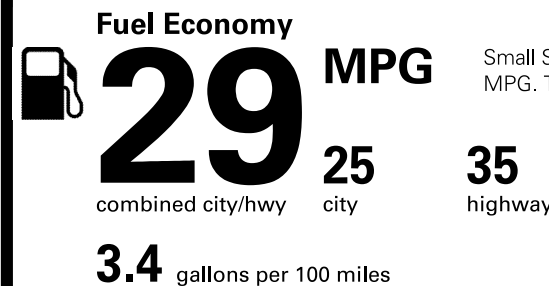

## EPA DOT Fuel Economy and Environment

Gasoline Vehicle

Small Station Wagons range from 20 to 105 MPG. The best vehicle rates 119 MPGe.

**You save \$1,250**  
in fuel costs  
over 5 years  
compared to the  
average new vehicle.