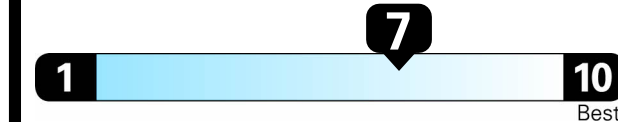

PACKAGES/OPTIONS

- Black Uni Exterior No Charge
- Titan Black Leatherette Interior No Charge
- Monster Mats® (set of 4) w/ Trunk Liner & CarGo Blocks $235.00
- Luggage Net $100.00
- Roadside Assistance Kit $85.00
- Security Wheel Locks (set of 4) $80.00
- 6-Speed Automatic Transmission No Charge

Destination Charge **$820.00**

Total Price: $23,315.00

Fuel, license, title fees, taxes and dealer-installed accessories are not included.

This vehicle is equipped with bumpers that can withstand an impact of 2.5 miles per hour with no damage to the vehicle's body and safety systems, although the bumper and related components may sustain damage. The bumper system on this vehicle conforms to the current Federal bumper standard of 2.5 miles per hour.

EPA DOT Fuel Economy and Environment

Gasoline Vehicle

Fuel Economy
32 MPG
combined city/hwy city highway
3.1 gallons per 100 miles

Compact Cars range from 14 to 116 MPG. The best vehicle rates 119 MPGe.

You save $1,250
in fuel costs over 5 years
compared to the average new vehicle.

Annual fuel cost $1,150

Fuel Economy & Greenhouse Gas Rating (tailpipe only)