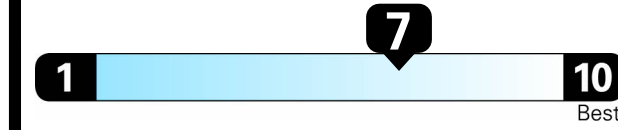

PACKAGES/OPTIONS

- Black Uni Exterior No Charge
- Titan Black Interior No Charge
- Monster Mats® (set of 4), Heavy Duty Trunk Liner with VW CarGo Blocks $235.00
- Roadside Assistance Kit $85.00
- 6-Speed Automatic Transmission No Charge

Destination Charge **$820.00**

Total Price: $25,115.00

Fuel, license, title fees, taxes and dealer-installed accessories are not included.

PARTS CONTENT INFORMATION

FOR VEHICLES IN THIS CARLINE:	FOR THIS VEHICLE:
U.S./CANADIAN	FINAL ASSEMBLY POINT:
PARTS CONTENT: 38%	CHATTANOOGA TN,U.S.A.
MAJOR SOURCES OF FOREIGN	COUNTRY OF ORIGIN:
PARTS CONTENT:	ENGINE: MEXICO
MEXICO: 27%	TRANSMISSION: JAPAN

NOTE: PARTS CONTENT DOES NOT INCLUDE FINAL ASSEMBLY, DISTRIBUTION OR OTHER NON-PARTS COSTS.

Fuel Economy and Environment

Gasoline Vehicle

Fuel Economy

29 MPG

combined city/hwy

25

city

38

highway

3.4 gallons per 100 miles

Mid-Size Cars range from 13 to 114 MPG. The best vehicle rates 119 MPGe.

You save **$1,250**

in fuel costs over 5 years compared to the average new vehicle.

Annual fuel cost **$1,550**

Fuel Economy & Greenhouse Gas Rating (tailpipe only)