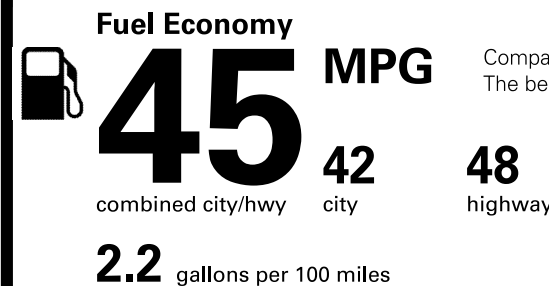

VOLKSWAGEN CAREFREE MAINTENANCE

Scheduled maintenance services described in the Volkswagen Maintenance booklet are covered at no charge for 12 months/10,000 miles (whichever occurs first)

PACKAGES/OPTIONS

Reflex Silver Metallic Exterior
Titan Black / Art Gray Leatherette Interior
7-Speed DSG® Auto. Transmission w/ Tiptronic®

No Charge
No Charge
No Charge

Destination Charge **$820.00**

Total Price: $31,940.00

Fuel, license, title fees, taxes and dealer-installed accessories are not included.

PARTS CONTENT INFORMATION

FOR VEHICLES IN THIS CARLINE:	FOR THIS VEHICLE:
U.S./CANADIAN	FINAL ASSEMBLY POINT:
PARTS CONTENT: 17%	PUEBLA, MEXICO
MAJOR SOURCES OF FOREIGN	COUNTRY OF ORIGIN:
PARTS CONTENT:	ENGINE: GERMANY
GERMANY: 47%	TRANSMISSION:
MEXICO: 20%	GERMANY

NOTE: PARTS CONTENT DOES NOT INCLUDE FINAL ASSEMBLY, DISTRIBUTION OR OTHER NON-PARTS COSTS.

EPA DOT Fuel Economy and Environment

Gasoline Vehicle

Compact Cars range from 14 to 116 MPGe. The best vehicle rates 119 MPGe.

You save $4,750
in fuel costs over 5 years compared to the average new vehicle.

Annual fuel cost $1,250

Fuel Economy & Greenhouse Gas Rating (tailpipe only)

Smog Rating (tailpipe only)