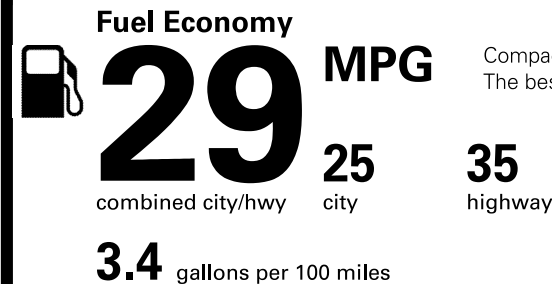

PACKAGES/OPTIONS

- Black Exterior No Charge
- Titan Black Cloth Interior No Charge
- Monster Mats® (set of 4) w/ Trunk Liner & CarGo Blocks $235.00
- Luggage Net $100.00
- Roadside Assistance Kit $85.00
- 6-Speed Automatic Transmission No Charge

Destination Charge **$820.00**

Total Price: $22,235.00

Fuel, license, title fees, taxes and dealer-installed accessories are not included.

This vehicle is equipped with bumpers that can withstand an impact of 2.5 miles per hour with no damage to the vehicle's body and safety systems, although the bumper and related components may sustain damage. The bumper system on this vehicle conforms to the current Federal bumper standard of 2.5 miles per hour.

PARTS CONTENT INFORMATION

FOR VEHICLES IN THIS CARLINE:	FOR THIS VEHICLE:
U.S./CANADIAN	FINAL ASSEMBLY POINT:
PARTS CONTENT: 7%	PUEBLA, MEXICO
MAJOR SOURCES OF FOREIGN	COUNTRY OF ORIGIN:
PARTS CONTENT:	ENGINE: MEXICO
MEXICO: 44%	TRANSMISSION: JAPAN

NOTE: PARTS CONTENT DOES NOT INCLUDE FINAL ASSEMBLY, DISTRIBUTION OR OTHER NON-PARTS COSTS.

EPA DOT Fuel Economy and Environment

Compact Cars range from 14 to 116 MPG. The best vehicle rates 119 MPGe.

You save $750

in fuel costs over 5 years compared to the average new vehicle.

Annual fuel cost $1,250