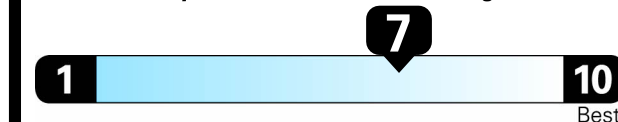

Fuel Economy & Greenhouse Gas Rating (tailpipe only)