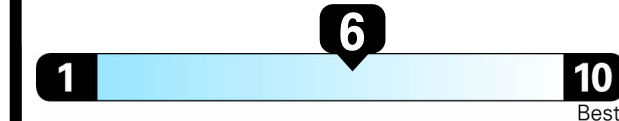

EPA DOT Fuel Economy and Environment

Gasoline Vehicle

Fuel Economy
29 MPG
combined city/hwy
25 city
36 highway
3.4 gallons per 100 miles

Mid-Size Cars range from 13 to 136 MPG. The best vehicle rates 136 MPGe.

You save $500

in fuel costs over 5 years compared to the average new vehicle.

Annual fuel cost $1,250

Fuel Economy & Greenhouse Gas Rating (tailpipe only)