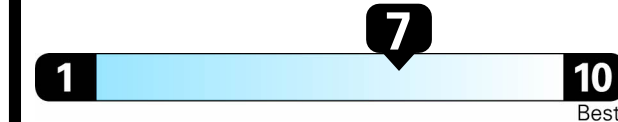

Destination Charge **$820.00**

Total Price: $23,315.00

Fuel, license, title fees, taxes and dealer-installed accessories are not included.

This vehicle is equipped with bumpers that can withstand an impact of 2.5 miles per hour with no damage to the vehicle's body and safety systems, although the bumper and related components may sustain damage. The bumper system on this vehicle conforms to the current Federal bumper standard of 2.5 miles per hour.

PARTS CONTENT INFORMATION

FOR VEHICLES IN THIS CARLINE:	FOR THIS VEHICLE:
U.S./CANADIAN	FINAL ASSEMBLY POINT:
PARTS CONTENT: 8%	PUEBLA, MEXICO
MAJOR SOURCES OF FOREIGN	COUNTRY OF ORIGIN:
PARTS CONTENT:	ENGINE: GERMANY
MEXICO: 30%	TRANSMISSION: JAPAN
GERMANY: 22%	

NOTE: PARTS CONTENT DOES NOT INCLUDE FINAL ASSEMBLY, DISTRIBUTION OR OTHER NON-PARTS COSTS.

EPA DOT Fuel Economy and Environment

Gasoline Vehicle

Fuel Economy
32 MPG
combined city/hwy city highway
3.1 gallons per 100 miles

Compact Cars range from 14 to 116 MPG. The best vehicle rates 119 MPGe.

You save $1,250
in fuel costs over 5 years
compared to the average new vehicle.

Annual fuel cost $1,150

Fuel Economy & Greenhouse Gas Rating (tailpipe only)